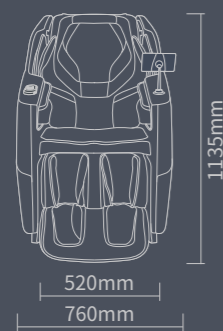

PRODUCT PARAMETERS

Product Name	Massage Chair
Product Model	A370
Rated Voltage	220-240V~ 50Hz/60Hz
Rated Power	100W
QTY	20PCS\20FT 44PCS/40GP 66PCS/40HQ
Air Pressure	0.025-0.03MPa
Weight	Gross Weight: 103KG Net Weight: 85KG
Noise	≤60dB
Safety Design	Class I
Rated Time	20min
Package Size	1550 x 770 x 860mm

A370 MASSAGE CHAIR

AIR SUSPENSION MASSAGE MANIPULATOR

Rigidity in softness, strong penetrating power, softness in rigidity

DEEP MASSAGE UP TO
10cm

10.5CM

STRETCH FORWARD
Strength penetrates
into the fascia layer

2.5-21CM

WIDTH
Meet family's
different needs

5-LEVELS

ADJUSTABLE INTENSITY
Can be soft or strong

SL EXTRA LONG GUIDE RAIL 9 MASSAGE TECHNIQUE

NECK

SHOULDER

BACK