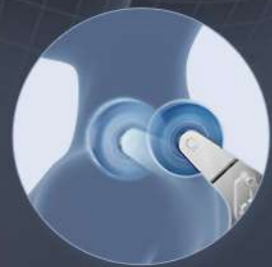

A370 MASSAGE CHAIR

AIR SUSPENSION MASSAGE MANIPULATOR

Rigidity in softness, strong penetrating power, softness in rigidity

DEEP MASSAGE UP TO
10cm

10.5CM

STRETCH FORWARD
Strength penetrates
into the fascia layer

2.5-21CM

WIDTH
Meet family's
different needs

5-LEVELS

ADJUSTABLE INTENSITY
Can be soft or strong

SL EXTRA LONG GUIDE RAIL 9 MASSAGE TECHNIQUE

NECK

SHOULDER

BACK

Hi Alice, Relax massage

Hi Alice, Up the seat position

Hi Alice, Fixed massage

AUTO BODY CURVE DETECTION ACCURATE MASSAGE SORE POINTS

After the massage chair automatically lies in place, it automatically detects the body shape to get the best massage therapy effect, making the massage more humanized and scientific