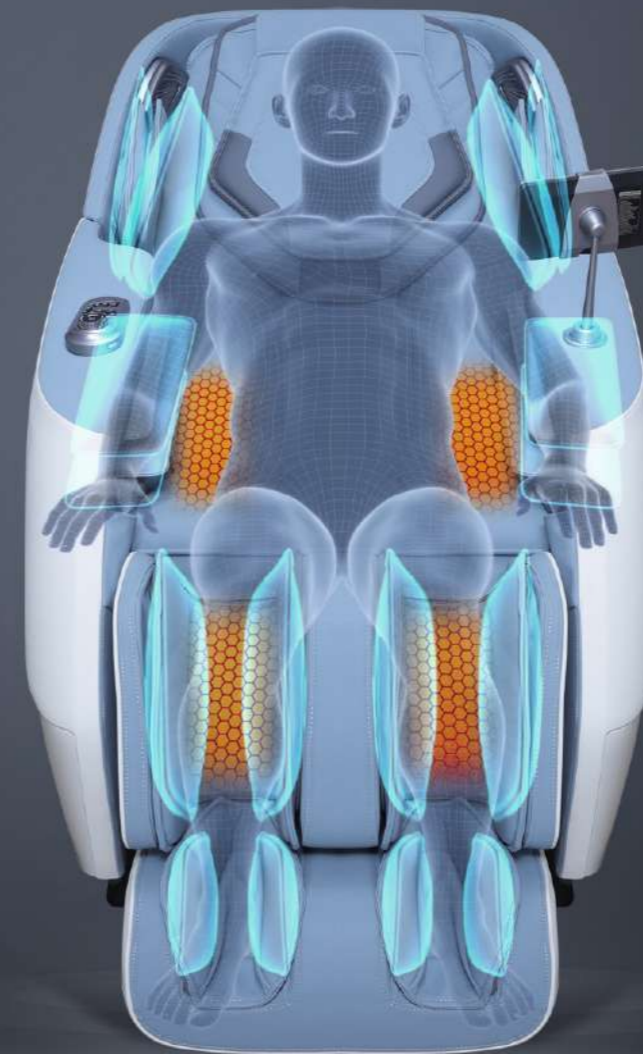

A370 MASSAGE CHAIR

AIR SUSPENSION MASSAGE MANIPULATOR

Rigidity in softness, strong penetrating power, softness in rigidity

DEEP MASSAGE UP TO
10cm

10.5CM

STRETCH FORWARD
Strength penetrates
into the fascia layer

Hi Alice, Relax massage

Hi Alice, Up the seat position

Hi Alice, Fixed massage

AUTO BODY CURVE DETECTION ACCURATE MASSAGE SORE POINTS

After the massage chair automatically lies in place, it automatically detects the body shape to get the best massage therapy effect, making the massage more humanized and scientific

WAIST \ LEG HEATING

Unique graphene thermostatic hot compress technology

- Even Heating
- Safe and Constant Temperature
- Rapid Heating
- Low Consumed and Durable

**INTELLIGENT BODY
SHAPE DETECTION**

**SHOULDER AUTOMATIC
POSITIONING DETECTION**

**SUITABLE FOR DIFFERENT
BODY TYPES OF THE FAMILY**

SHOULDER AIRBAG
Upgrade shoulder
compression experience

ARM AIRBAG
Improve the "Mouse Hand"

CALF AIRBAG
Clamps comfortably
around the calf

FOOT AIRBAG
Deep compression
on both feet