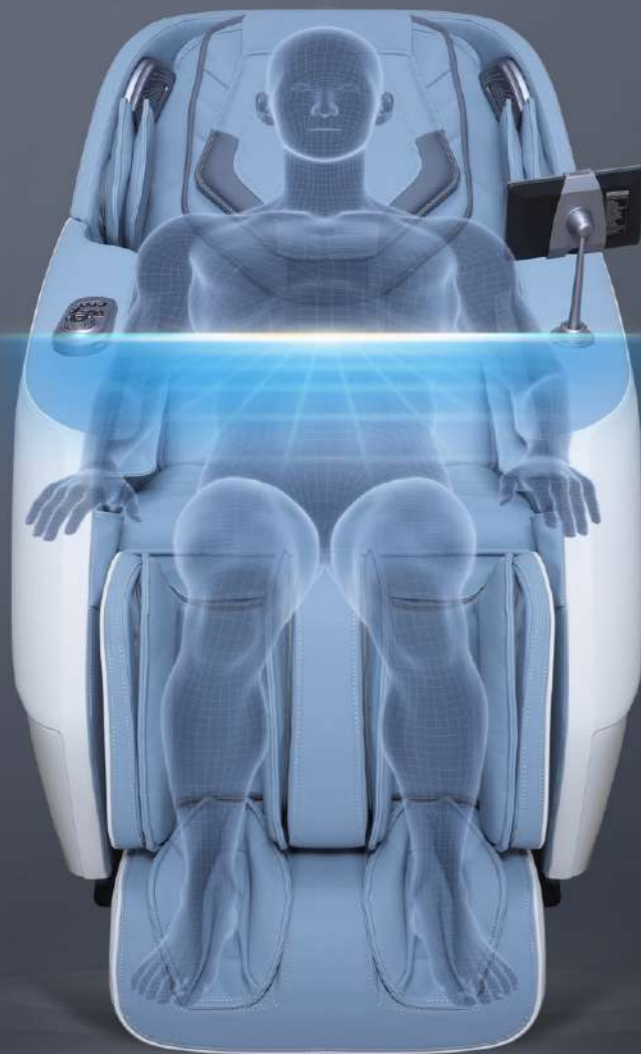

WAIST \ LEG HEATING

Unique graphene thermostatic hot compress technology

- Even Heating
- Safe and Constant Temperature
- Rapid Heating
- Low Consumed and Durable