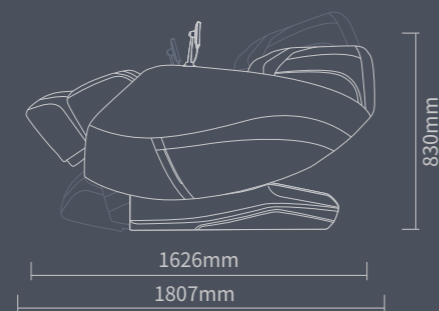

PRODUCT PARAMETERS

Product Name	Massage Chair
Product Model	A370
Rated Voltage	220-240V~ 50Hz/60Hz
Rated Power	100W
QTY	20PCS\20FT 44PCS/40GP 66PCS/40HQ
Air Pressure	0.025-0.03MPa
Weight	Gross Weight: 103KG Net Weight: 85KG
Noise	≤60dB
Safety Design	Class I
Rated Time	20min
Package Size	1550 x 770 x 860mm

A370 MASSAGE CHAIR

AIR SUSPENSION MASSAGE MANIPULATOR

Rigidity in softness, strong penetrating power, softness in rigidity

DEEP MASSAGE UP TO
10cm

10.5CM

STRETCH FORWARD
Strength penetrates
into the fascia layer

2.5-21CM

WIDTH
Meet family's
different needs

5-LEVELS

ADJUSTABLE INTENSITY
Can be soft or strong

SL EXTRA LONG GUIDE RAIL 9 MASSAGE TECHNIQUE

NECK

SHOULDER

BACK