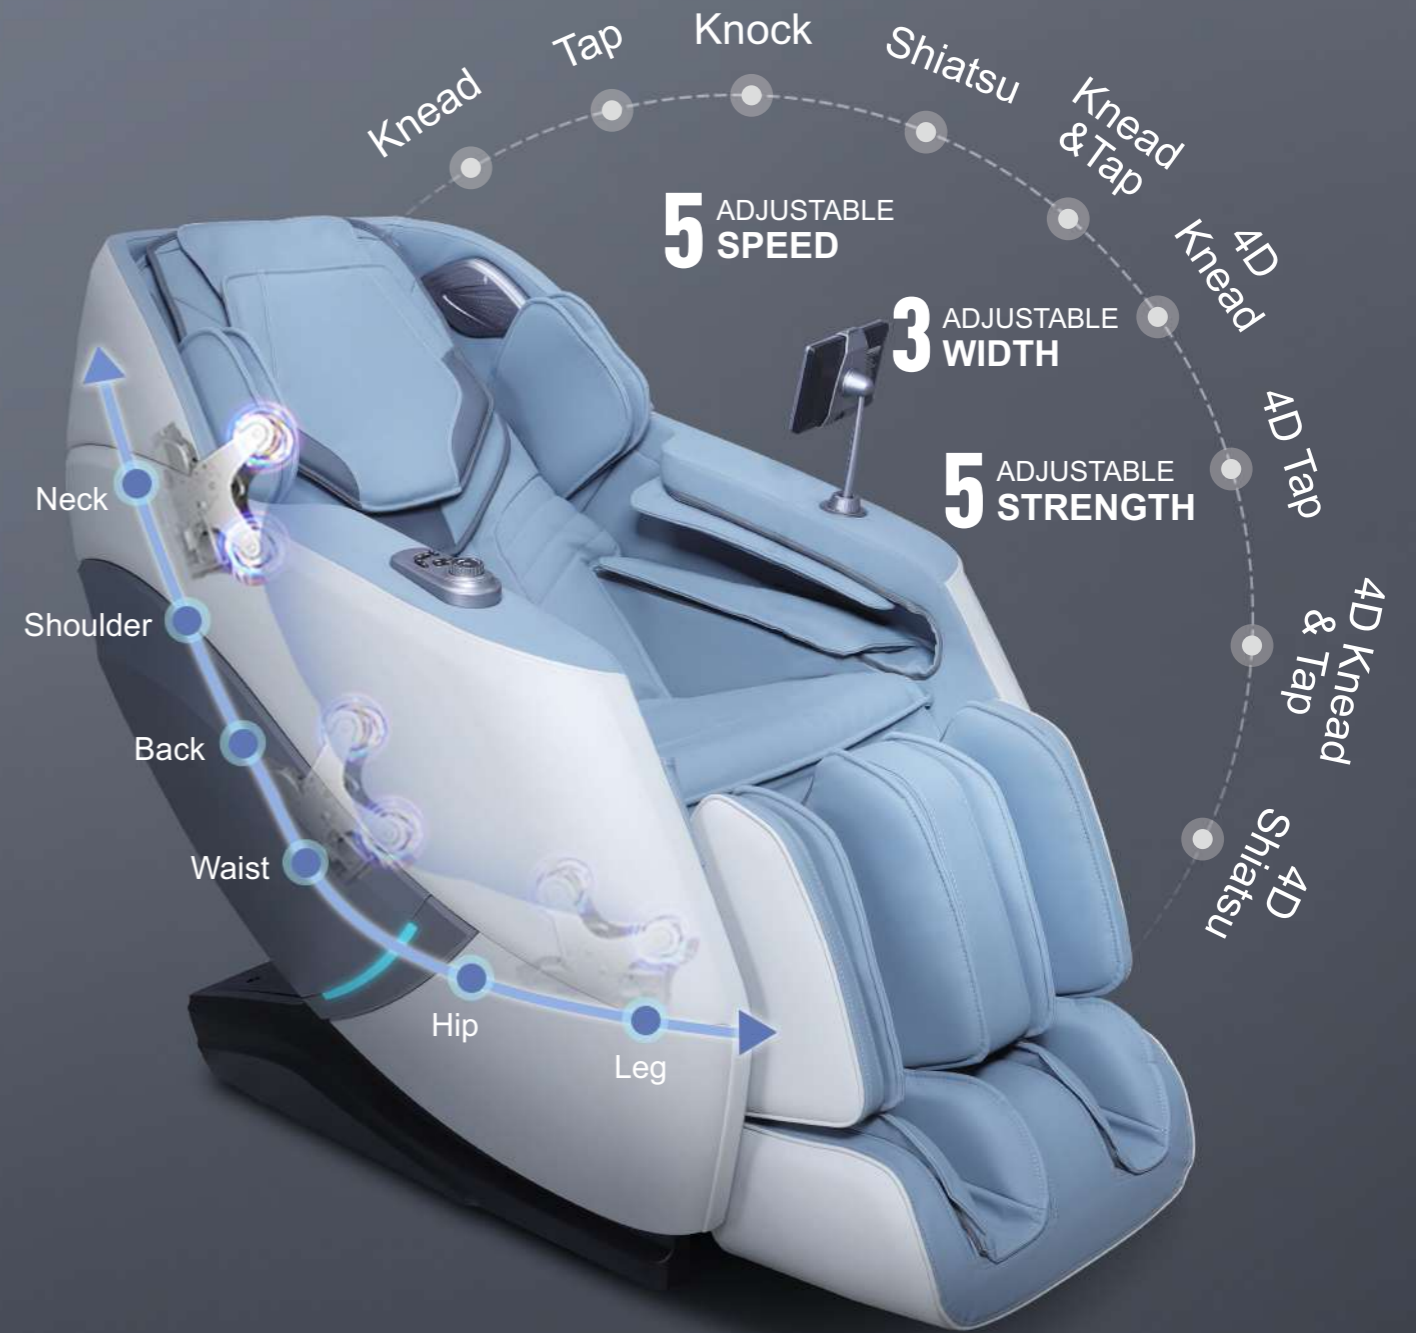

2.5-21CM

WIDTH
Meet family's
different needs

5-LEVELS

ADJUSTABLE INTENSITY
Can be soft or strong

SL EXTRA LONG GUIDE RAIL 9 MASSAGE TECHNIQUE

NECK

SHOULDER

BACK

WAIST

HIP

LEG

7"

7 Inch Touch Screen
Hand Controller

3d Digital Music Speaker
Voice-activated Microphone

MULTI-FUNCTION

USB Charging
Armrest Shortcut Keys

Armrest
Shortcut Keys

VOICE CONTROL+ SLEEP MUSIC

17 voice commands -More intelligent-More intelligent, convenient and enjoyable!
Surround music, Create a comfortable massage atmosphere

Hi Alice, Massage on

Hi Alice, Relax massage

Hi Alice, Up the seat position

Hi Alice, Fixed massage

AUTO BODY CURVE DETECTION ACCURATE MASSAGE SORE POINTS

After the massage chair automatically lies in place, it automatically detects the body shape to get the best massage therapy effect, making the massage more humanized and scientific