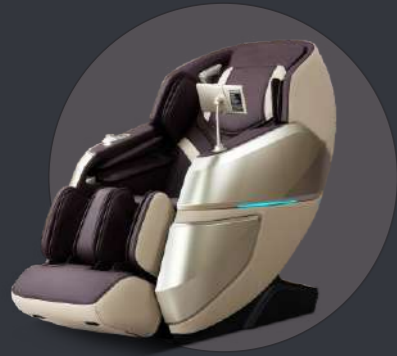

MODEL: A520-2

MASSAGE CHAIR

10.5CM DEEP MASSAGE RELIEVE PRESSURE

10.5cm
STRETCH FORWARD
MASSAGE

Strength penetrates
into the fascia layer

3-21cm
WIDTH
Accommodate your
family's different figures

5-Levels
ADJUSTABLE
INTENSITY
Can be soft or strong

WHOLE BODY SOFT PRESSURE AIRBAG
Shoulder / Arm / Calf / Foot

AIR PRESSURE STRENGTH
Five adjustable levels of air pressure intensity

SOLE ROLLER MASSAGE
Enjoy professional foot massage

ELEVATED CALF DESIGN
Calf Extend 16cm
Suitable for all body types

YOUR VOICE IS THE CONTROLLER

15 sets of intelligent massage programs for your choice

18 AUTOMATIC MASSAGE PROGRAM

Multiple massage programs Meet the needs of the whole family

- | | | | | | |
|-------------------------------------------------------------------------------------------------------------------|-------------------------------------------------------------------------------------------------------------------------|----------------------------------------------------------------------------------------------------------------------|---------------------------------------------------------------------------------------------------------------------|--------------------------------------------------------------------------------------------------------------------------------|-------------------------------------------------------------------------------------------------------------------|
| 
President
Cosy | 
Keep Fit | 
Superior
Enjoyable | 
Office
Regimen | 
Health
Recharge | 
Chinese
Massage |
| 
Energy
Boost | 
Lunch
Break | 
Sweet
Dream | 
Full-body
Stretch | 
Neck &
Shoulder
Care | 
Total
Relax |
| 
Spine
Traction | 
Leg&foot
Relieve | 
Relieve
Muscle | 
Back
Spa | 
Thai
Massage | 
Body
Balance |

FASHIONABLE HOUSEHOLD ITEMS

Different color combinations.
Adapt to different home
scenarios.

Grey

Beige / Brown

HIGH QUALITY PU LEATHER

Comfortable, durable and breathable.
Longer service life.

ENJOY YOUR LIFE