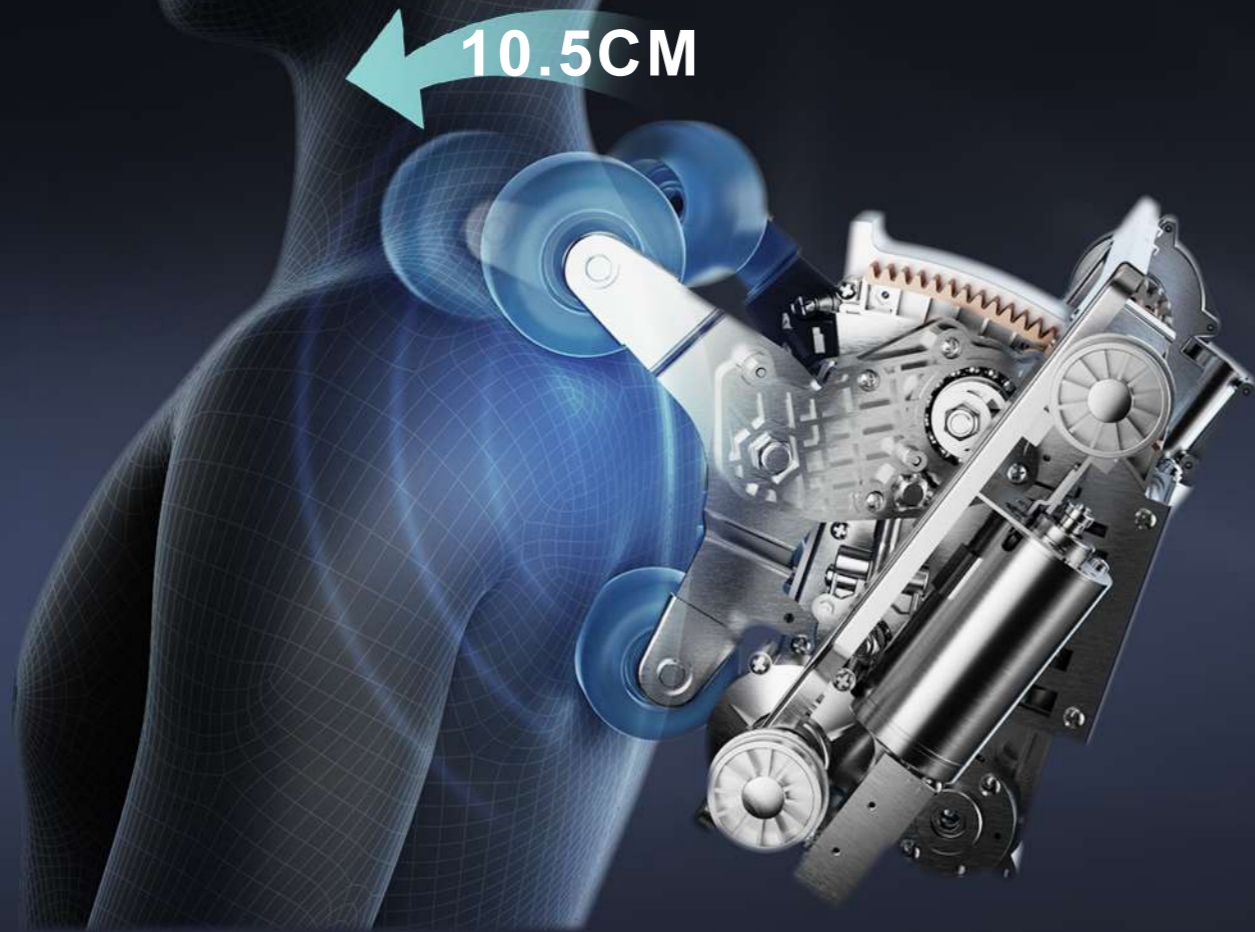

Product Name	Massage Chair
Product Model	A520-2
Rated Voltage	110-120V~ 60Hz 220-240V~ 50Hz/60Hz
Rated Power	150W
QTY	18PCS/20FT 38PCS/40GP 57PCS/40HQ
Air Pressure	0.025-0.03MPa
Weight	Gross Weight: 114.5KG Net Weight: 94.5KG
Noise	≤60dB
Safety Design	Class I
Rated Time	20min
Package Size	1750 x 755 x 850mm

MODEL: A520-2

MASSAGE CHAIR

10.5CM DEEP MASSAGE RELIEVE PRESSURE

10.5cm
STRETCH FORWARD
MASSAGE

Strength penetrates
into the fascia layer

3-21cm
WIDTH
Accommodate your
family's different figures

5-Levels
ADJUSTABLE
INTENSITY
Can be soft or strong

KNEADING THE MUSCLES RELIEVE THE SORENESS

4D Massage Mechanism + 2D Massage Mechanism
Double massage mechanisms with four massage hands cover
more comprehensively, making massage more comfortable.

**5 Inches Touch
Screen Pad Controller**

Easy to operate even for the elderly

SL LONG CURVED GUIDE RAIL

135cm extended guide rail, taking care of your shoulders and neck as well as your thighs.

11 MANIPULATOR MASSAGE FOR MANUAL SELECTION

Knead

Tap I