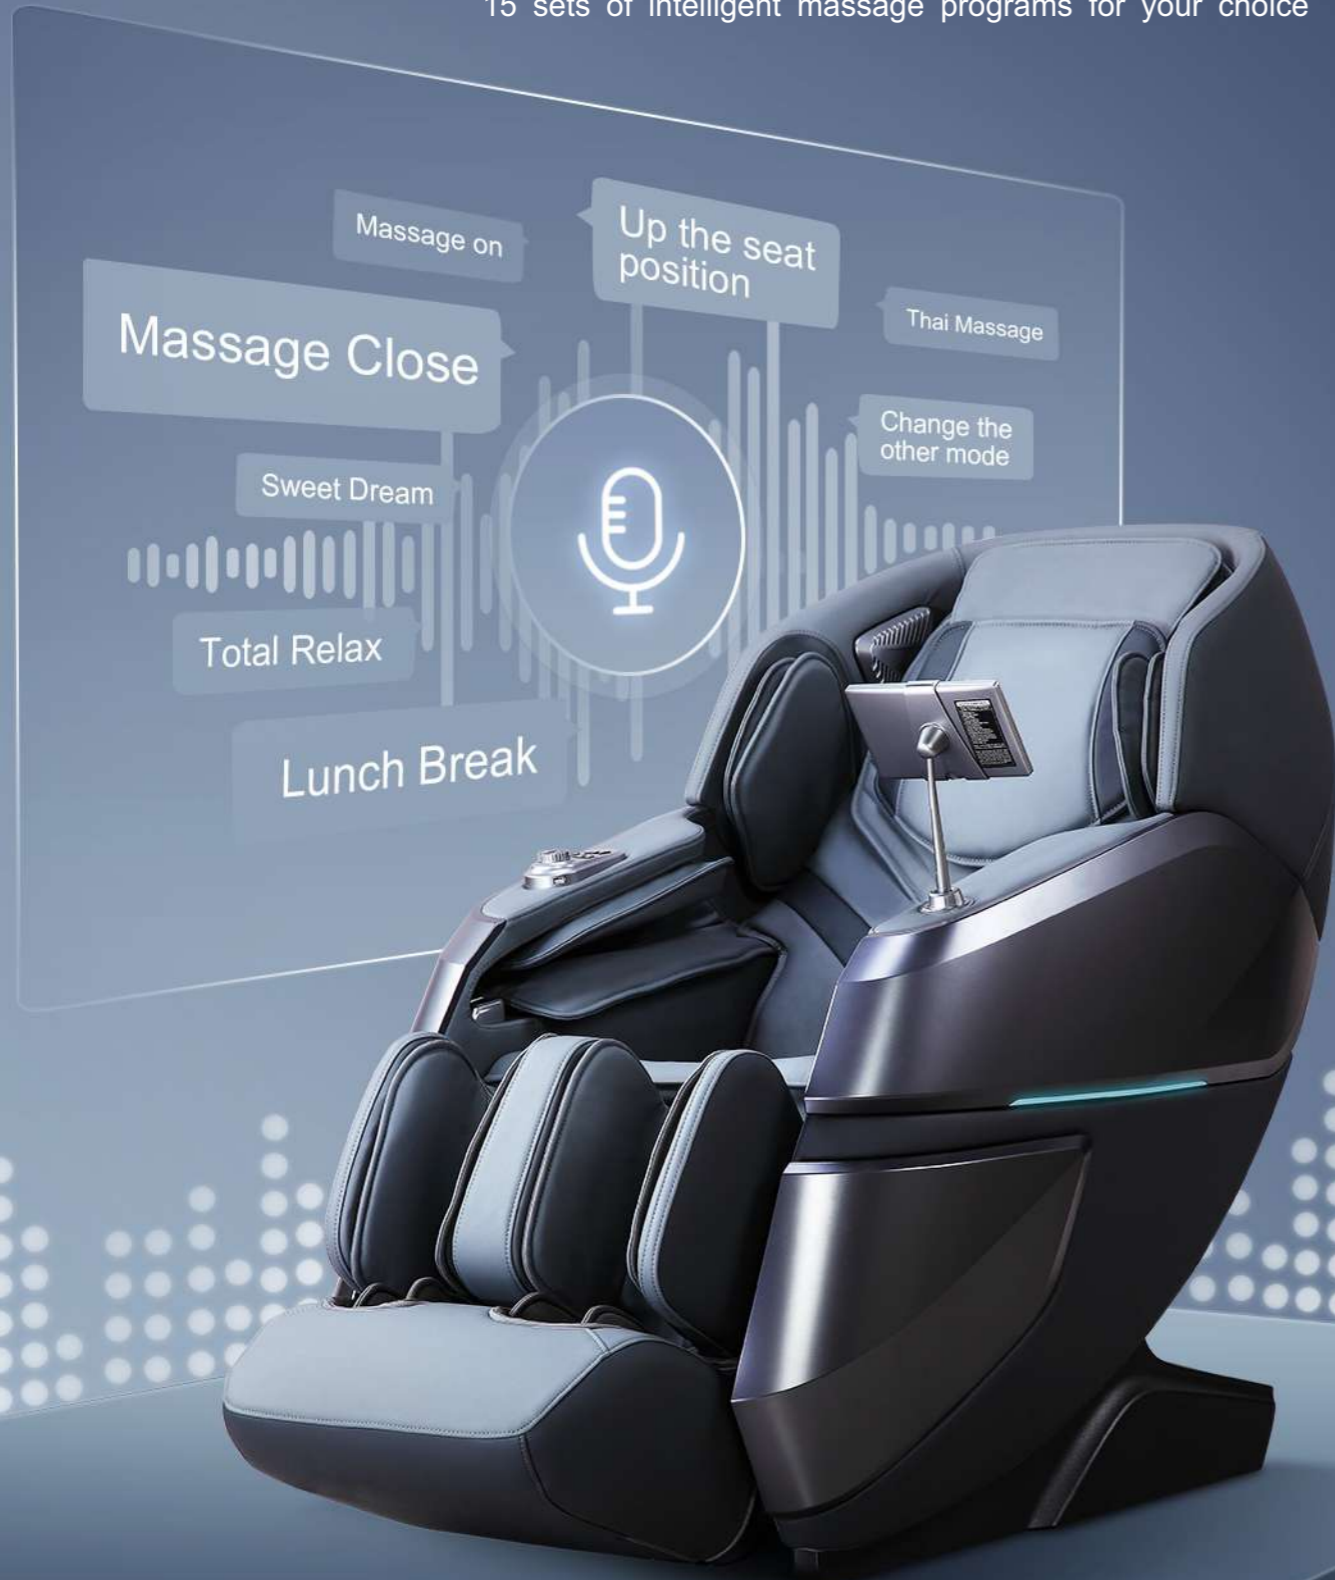

WHOLE BODY SOFT PRESSURE AIRBAG
Shoulder / Arm / Calf / Foot

AIR PRESSURE STRENGTH
Five adjustable levels of air pressure intensity

SOLE ROLLER MASSAGE
Enjoy professional foot massage

ELEVATED CALF DESIGN
Calf Extend 16cm
Suitable for all body types

YOUR VOICE IS THE CONTROLLER

15 sets of intelligent massage programs for your choice

18 AUTOMATIC MASSAGE PROGRAM

Multiple massage programs Meet the needs of the whole family

- | | | | | | |
|-------------------------------------------------------------------------------------------------------------------|-------------------------------------------------------------------------------------------------------------------------|----------------------------------------------------------------------------------------------------------------------|---------------------------------------------------------------------------------------------------------------------|--------------------------------------------------------------------------------------------------------------------------------|-------------------------------------------------------------------------------------------------------------------|
| 
President
Cosy | 
Keep Fit | 
Superior
Enjoyable | 
Office
Regimen | 
Health
Recharge | 
Chinese
Massage |
| 
Energy
Boost | 
Lunch
Break | 
Sweet
Dream | 
Full-body
Stretch | 
Neck &
Shoulder
Care | 
Total
Relax |
| 
Spine
Traction | 
Leg&foot
Relieve | 
Relieve
Muscle | 
Back
Spa | 
Thai
Massage | 
Body
Balance |