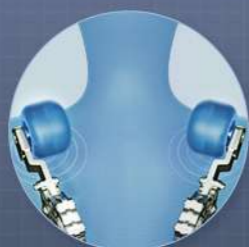

MODEL: A520-2

MASSAGE CHAIR

10.5CM DEEP MASSAGE RELIEVE PRESSURE

10.5cm
STRETCH FORWARD
MASSAGE

Strength penetrates
into the fascia layer

3-21cm
WIDTH
Accommodate your
family's different figures

5-Levels
ADJUSTABLE
INTENSITY
Can be soft or strong

KNEADING THE MUSCLES RELIEVE THE SORENESS

4D Massage Mechanism + 2D Massage Mechanism
Double massage mechanisms with four massage hands cover
more comprehensively, making massage more comfortable.

**5 Inches Touch
Screen Pad Controller**

Easy to operate even for the elderly

SL LONG CURVED GUIDE RAIL

135cm extended guide rail, taking care of your shoulders and neck as well as your thighs.

11 MANIPULATOR MASSAGE FOR MANUAL SELECTION

Knead

Tap I