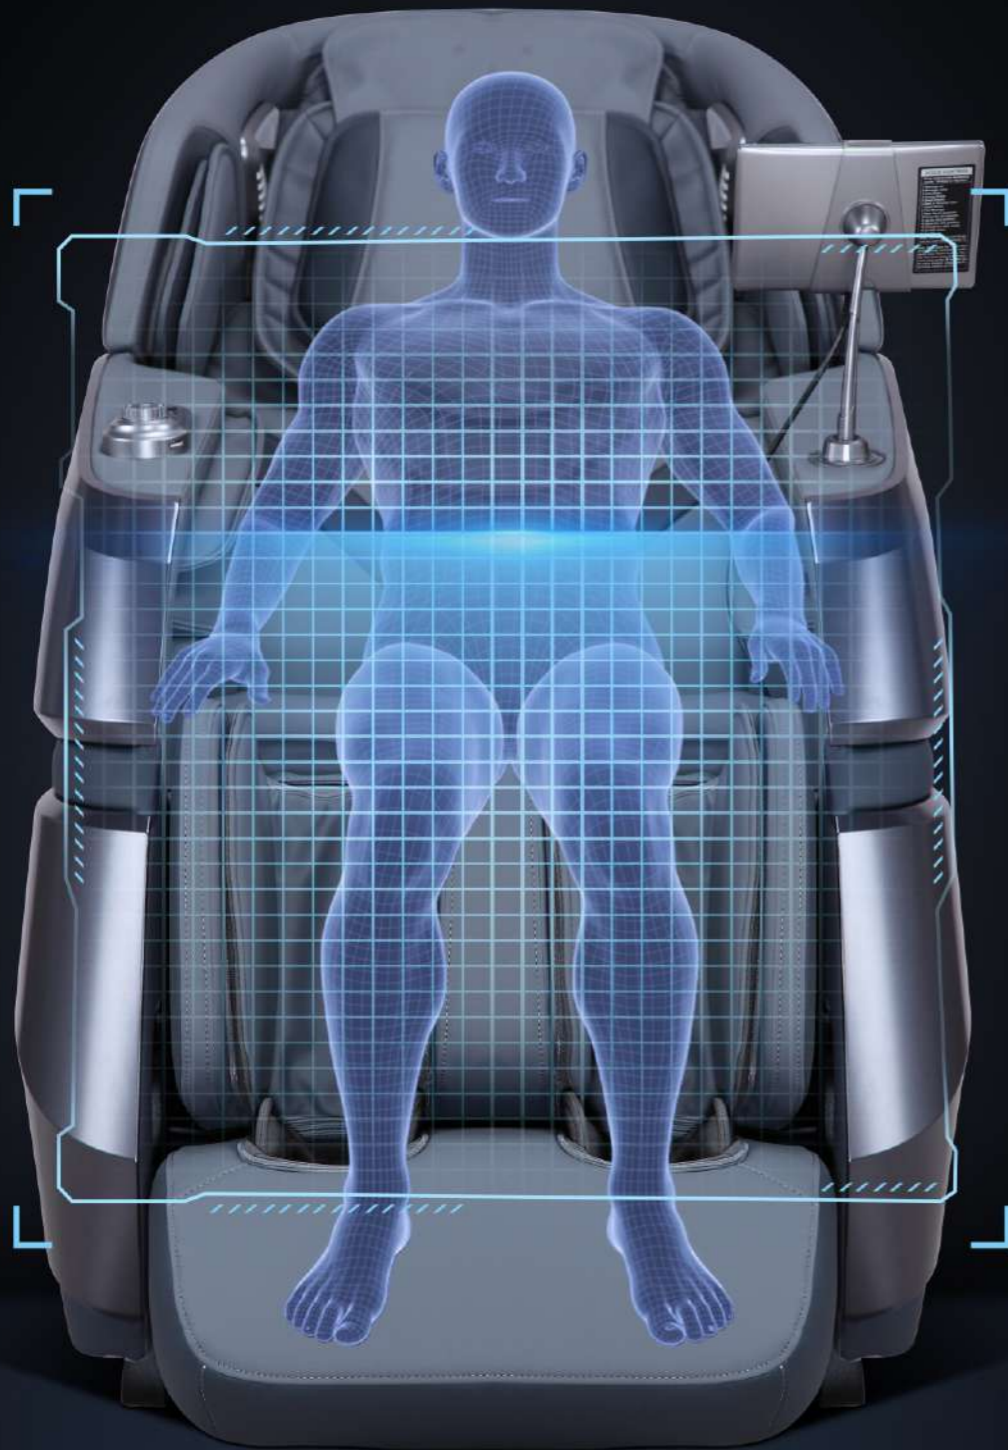

5 INCHES TOUCH SCREEN PAD CONTROLLER  
Easy to operate even for the elderly

## AUTO BODY CURVE DETECTION ACCURATE MASSAGE SORE POINTS

After the massage chair automatically lies in place, it automatically detects the body shape to get the best massage therapy effect, making the massage more humanized and scientific

Position your height

Positioning of shoulder

Full back check

Suitable For Different Body Types

## HEALTH DETECTION AUTOMATICALLY RECOMMENDED MASSAGE

Microcirculation

Heart Rate Healthy

Blood Oxygen Saturation

Fatigue Index

Health status analysis with light touch is recommended

Health status assessment automatically recommends massage