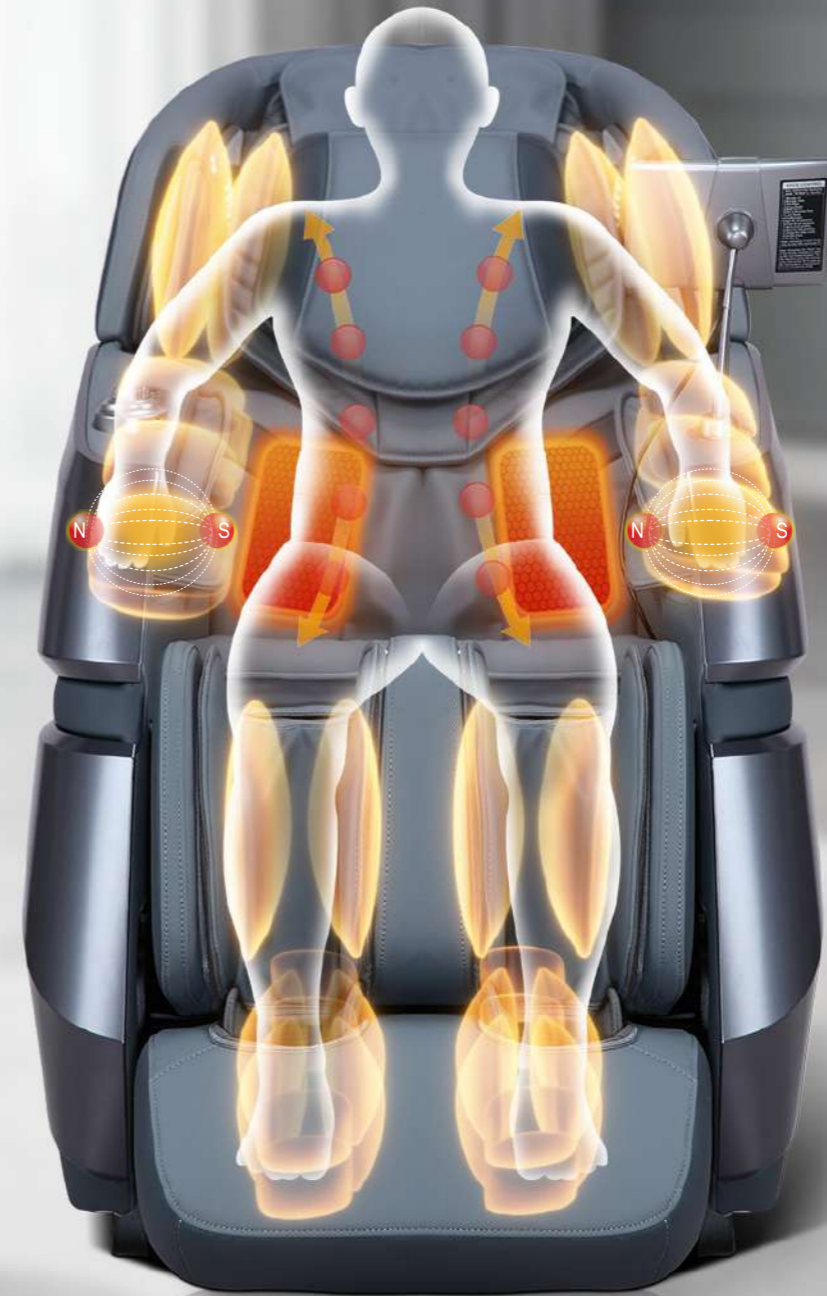

## AUTO BODY CURVE DETECTION ACCURATE MASSAGE SORE POINTS

After the massage chair automatically lies in place, it automatically detects the body shape to get the best massage therapy effect, making the massage more humanized and scientific

Change the other mode

Fixed massage

Go little down

Go little up

Stop adjustment

After waking up the voice assistant, please say your command within 6 seconds to control functions of the massage chair. After the voice assistant responds to your command, you can continue to say another command. Be sure to keep an interval of no more than 6 seconds between every two adjacent commands. Otherwise, you need to wake up the voice assistant again.

# WHOLE BODY SOFT PRESSURE AIRBAG

- 
**Whole body wrapping experience**  
 Shoulder / hand / leg / foot
- 
**Three levels of intensity adjustment**  
 Soft / moderate / strong
- 
**Sole 3D Roller Gua Sha**  
 Stimulate foot acupoints
- 
**Calf can Stretch to 16CM**  
 Adapt to any body figure
- 
**Palm Salient Massage And Magnetic Therapy**  
 Maintain the biomagnetic balance of the human body