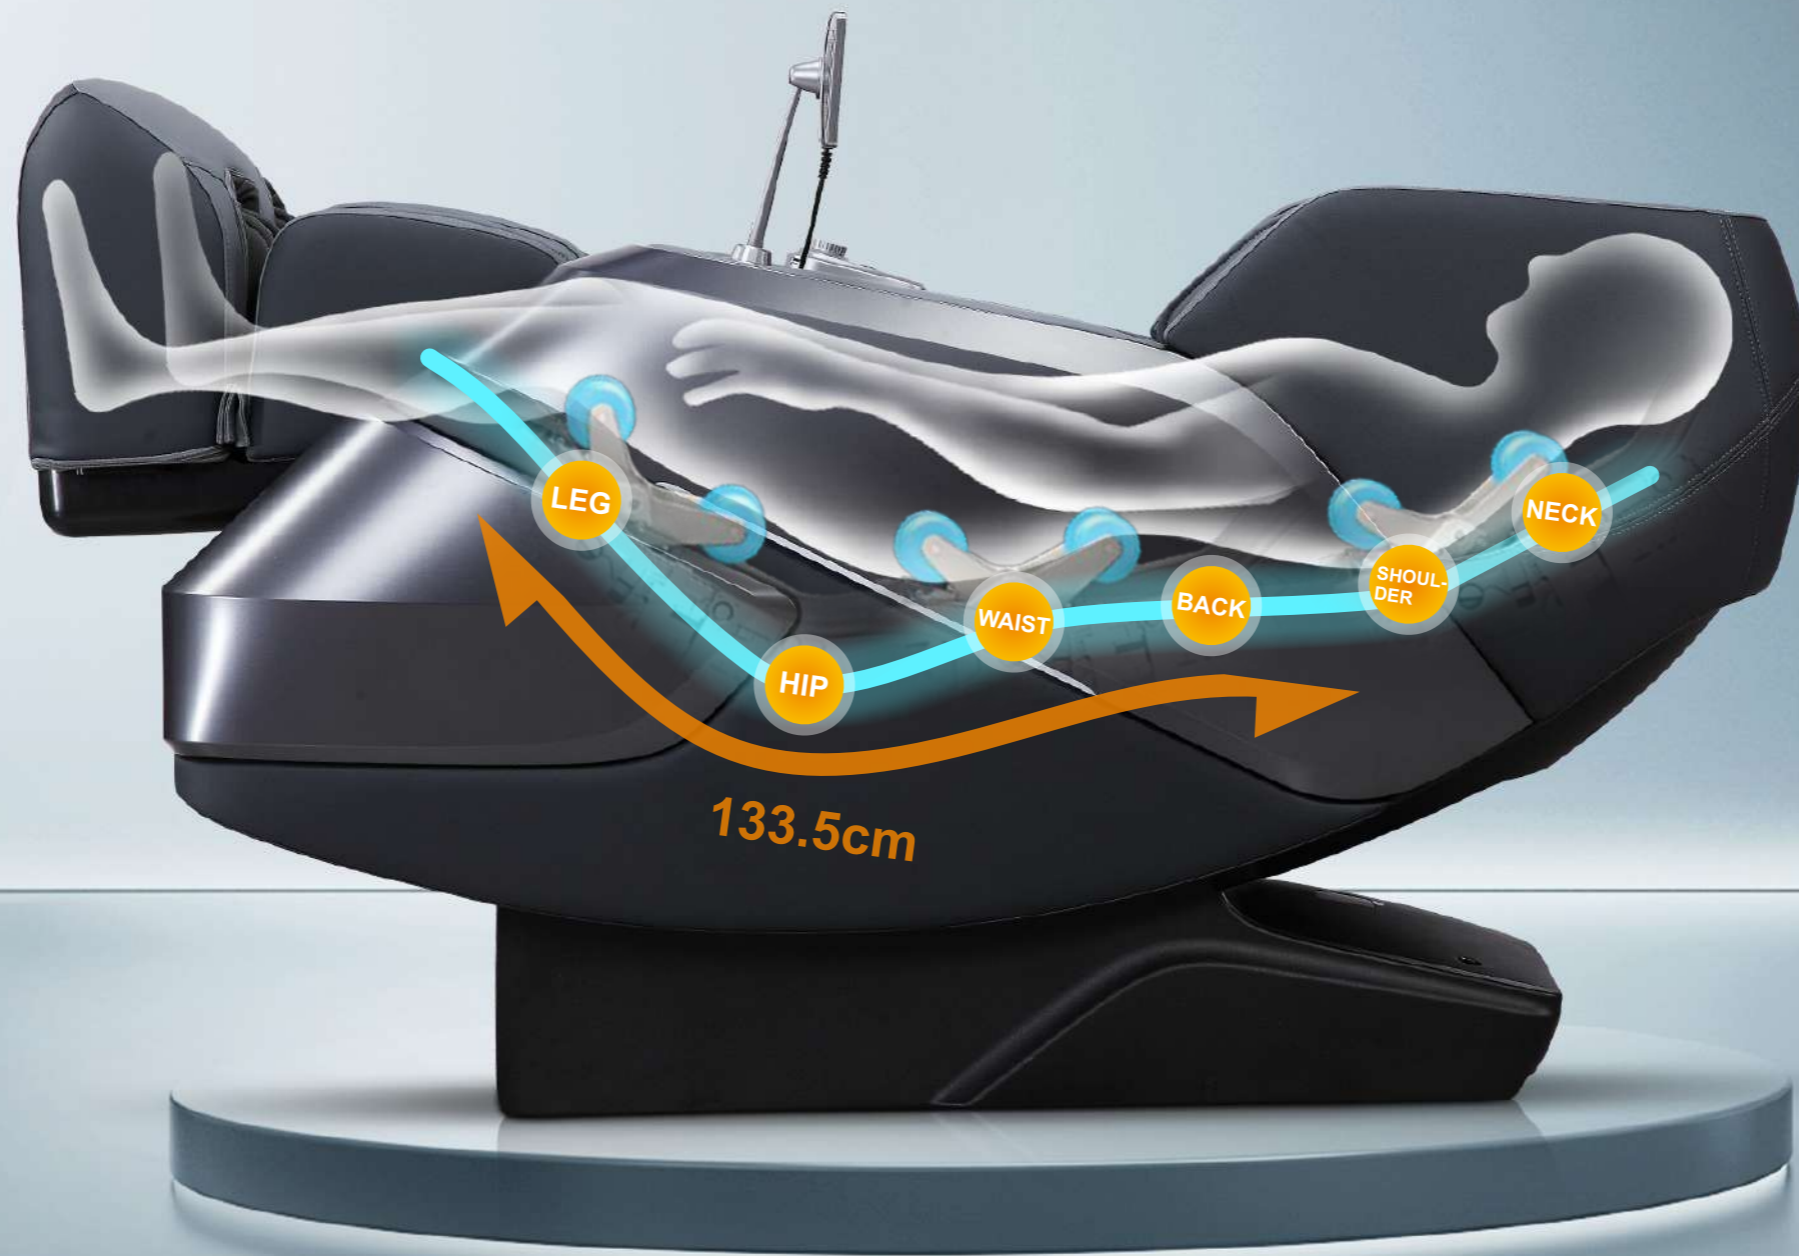

## GOOD COMPANION **AM888 MASSAGE CHAIR**

- Multidimensional Detection
- Double Massage Mechanisms
- Multiple Somatosensory
- Intelligent voice

Product name	Massage Chair
Product model	AM888
Rated voltage	110-120V~ 60Hz      220-240V~ 50/60Hz
Rated power	150W
Rated Time	20min
QTY	18PCS\20FT   38PCS\40GP   57PCS\40HQ
Air pressure	0.025-0.03MPa
Weight	Gross weight: 117.5KG   Net weight: 97.5KG
Noise	≤60dB
Safety design	Class I
Package Dimensions	1750 x 775 x 870mm

# "SL" SHAPE CURVED RAIL

Combined with human engineering and studied super long "SL" shape space curved rail technology, Massage distance is 133.5cm, makes you enjoy personal massage from the head to the leg, helps to maintain the human body vertebra "S" shaped curve, achieves relaxing the spine and relieve tense muscles.

**4D+3D TWO-CORE FOUR-HAND  
PRECISION CONTROL MOVEMENT**  
Precisely Kneading Each Vertebra

**2.5CM  
Minimum Finger Width**  
Accurately Capture Back Pain Points

**0-10.5CM Reach Forward**  
Massage Touching Sore  
Muscles Deeply

## AUTO BODY CURVE DETECTION ACCURATE MASSAGE SORE POINTS

After the massage chair automatically lies in place, it automatically detects the body shape to get the best massage therapy effect, making the massage more humanized and scientific