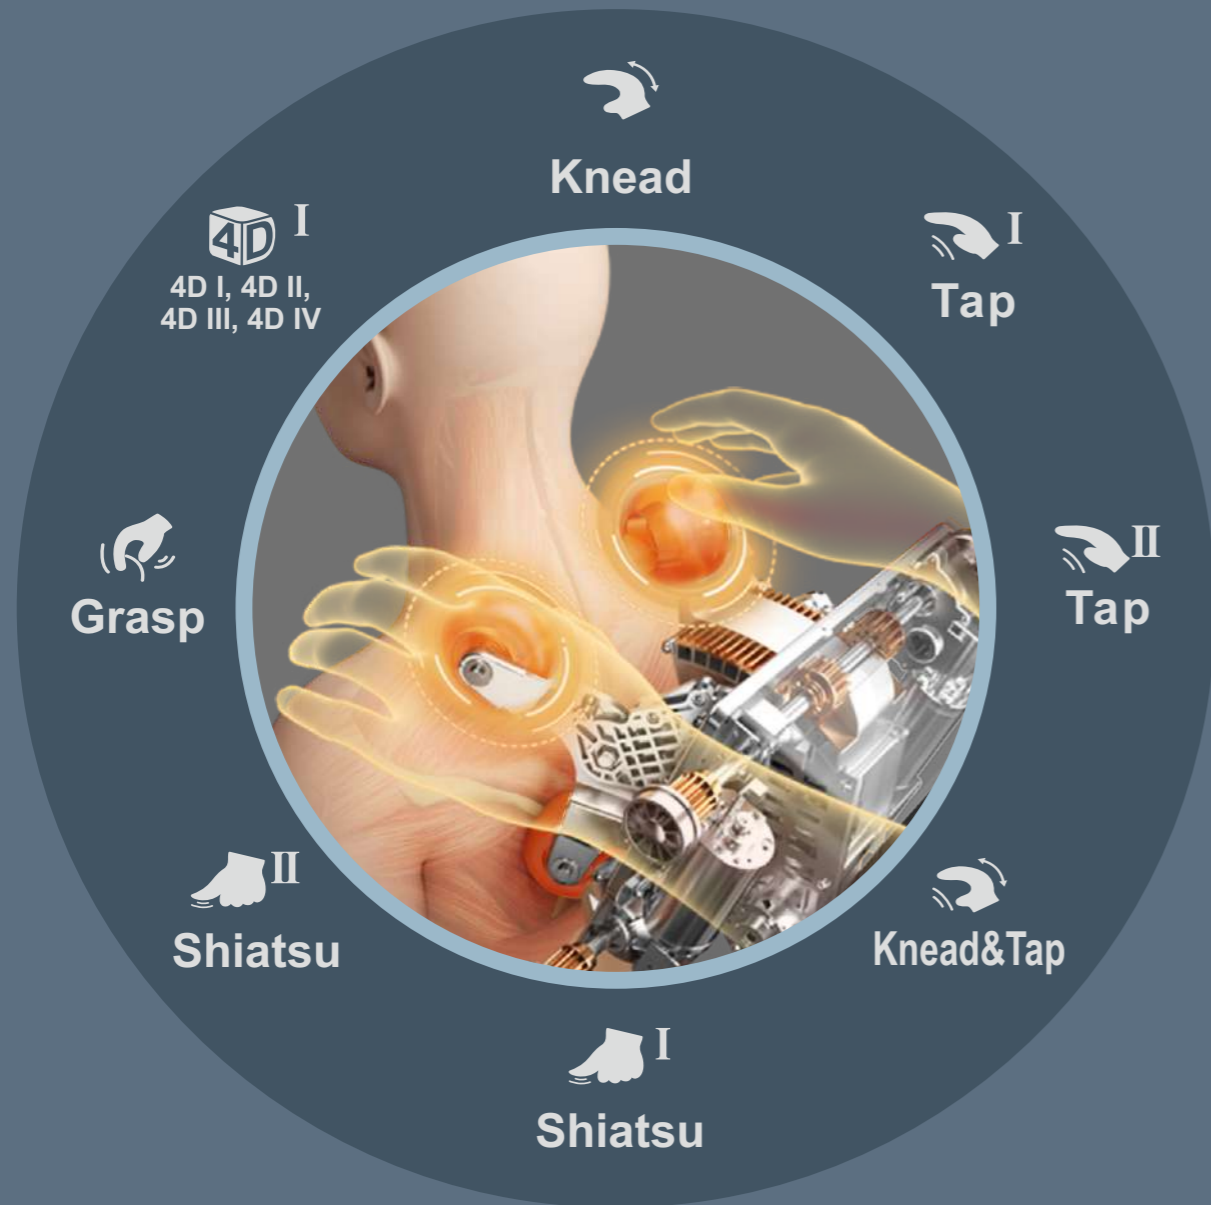

# WHOLE BODY SOFT PRESSURE AIRBAG

- 
**Whole body wrapping experience**  
 Shoulder / hand / leg / foot
- 
**Three levels of intensity adjustment**  
 Soft / moderate / strong
- 
**Sole 3D Roller Gua Sha**  
 Stimulate foot acupoints
- 
**Calf can Stretch to 16CM**  
 Adapt to any body figure
- 
**Palm Salient Massage And Magnetic Therapy**  
 Maintain the biomagnetic balance of the human body

## WAIST HOT COMPRESS MASSAGE

Unique graphene fomentation technology

- Even Heating
- Safe and Constant Temperature
- Low Consumed and Durable
- Rapid Heating

# 11 MANIPULATOR MASSAGE FOR MANUAL SELECTION

i.e., eight massage methods such as Knead, Tap (Tap I, Tap II), Knead & Tap, Shiatsu (Shiatsu I, Shiatsu II), Grab and 4D (4D I, 4D II, 4D III, 4D IV).