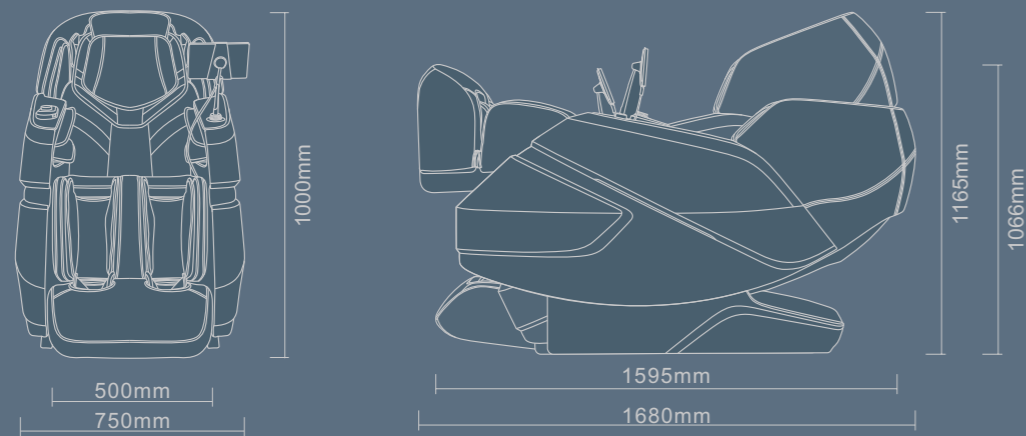

## GOOD COMPANION **AM888 MASSAGE CHAIR**

- Multidimensional Detection
- Double Massage Mechanisms
- Multiple Somatosensory
- Intelligent voice

Product name	Massage Chair
Product model	AM888
Rated voltage	110-120V~ 60Hz      220-240V~ 50/60Hz
Rated power	150W
Rated Time	20min
QTY	18PCS\20FT   38PCS\40GP   57PCS\40HQ
Air pressure	0.025-0.03MPa
Weight	Gross weight: 117.5KG   Net weight: 97.5KG
Noise	≤60dB
Safety design	Class I
Package Dimensions	1750 x 775 x 870mm

# "SL" SHAPE CURVED RAIL

Combined with human engineering and studied super long "SL" shape space curved rail technology, Massage distance is 133.5cm, makes you enjoy personal massage from the head to the leg, helps to maintain the human body vertebra "S" shaped curve, achieves relaxing the spine and relieve tense muscles.