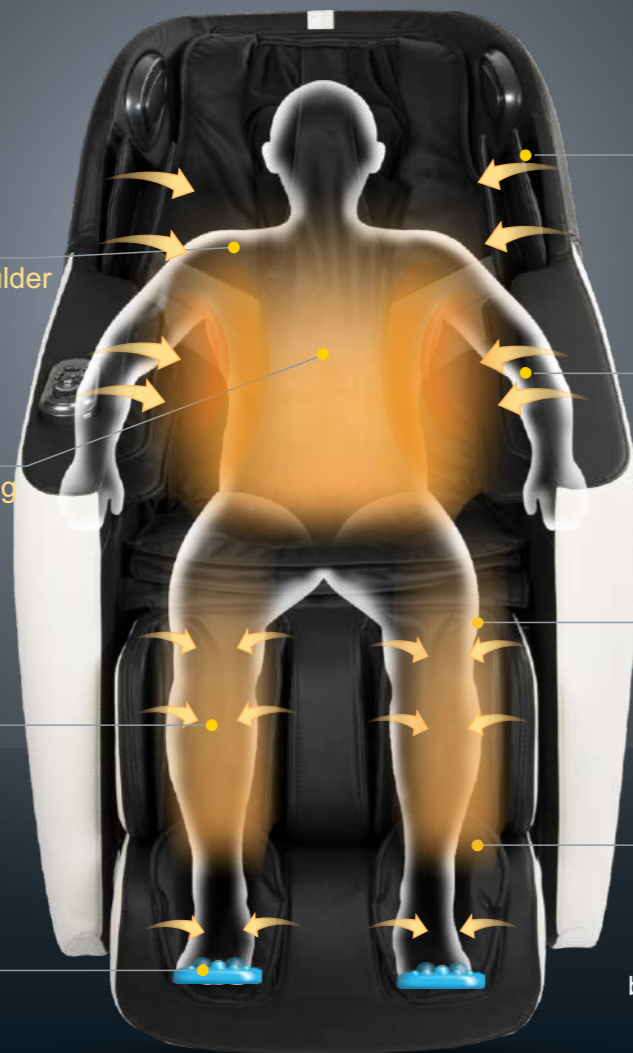

•SHORTCUT KEY

•BLUETOOTH-SPEAKER

•ARMREST DECORATION

VOICE CONTROL

Intelligent voice recognition system makes it easier to control the massage chair to enjoy the comfort

"SL" SHAPE CURVED RAIL

The guide rail of the backrest frame adopts curved guide rail technology, which completely conforms to the back of the human body and makes people enjoy a massage from the head to the thigh.

Stretch massage

Change the other mode

Comfort Massage

Relax massage

Ok, comfort massage

Ok,

AIRBAG PRESSURE MASSAGE

Based on biomechanics, ergonomics and model physical therapy, aim to human skeletal characteristics, combine with zero power, zero space, longer curved rail massage, modern physics stretch with 22 air bags. It will bring you supreme massage experience when you at home, keep health and activity every day.

WHOLE BODY RELAXATION MASSAGE

AIR PRESSURE MASSAGE

SHOULDER

Equipped with automatic shoulder detection and positioning

BACK

Carbon fiber far infrared heating

CALF RUB

Relieve stiffness or tension in the calf muscles

FOOT

Equipped with the foot roller massage function

4PCS
UPPER ARM AIRBAG MASSAGE
Valve 1PCS

8PCS
UNDER ARM AIRBAG MASSAGE
Valve 2PCS

4PCS
LEG AIRBAG MASSAGE
Valve 1PCS

8PCS
FOOT AIRBAG MASSAGE
Valve 2PCS

24 pcs air bags for whole body massage, air pressure intensity freely adjust, compaction, pause or relax mode for great feeling.