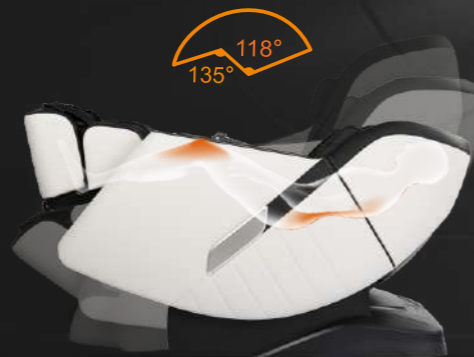

SEPARATE LIFTING ADJUSTMENT

It is provided with a separate lifting adjustment function for the lower leg frame, linkage lifting adjustment function for the backrest frame, and zero-gravity automatic lying angle adjustment function.