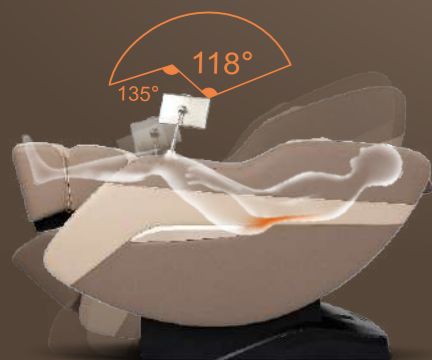

VOICE CONTROL FUNCTION

Hi Alice

Massage on

I am here

Ok, massage on

MANIPULATOR MASSAGE FOR MANUAL SELECTION

There are five simulated massage techniques: Knead, Tap, Knead and Tap, Shiatsu and Knock.

CURVE GUIDE RAIL TECHNOLOGY

The backrest guide rail adopts curve guide rail technology, which fully fits the curve of the human back. You can enjoy close-to-body massage from the head to the thigh.

ZERO GRAVITY

Zero gravity model means, the legs and torso at 118 degrees elevation, the location of thighs and calves are above the heart. The gravity of each body part will distribute average on massage chair to make pressure on body fully release.

LEG STRETCH

The independent lifting adjustment function of the calf frame. The lower leg frame is provided with a spring retractable adjustment function. The length for the user to stretch out his/her feet is dependent on his/her feet, and the user stretches back his/her feet by spring force.

SLIDE RAIL

Combined with human engineering, massage distance is 135cm, makes you enjoy personal massage from the head to the leg, helps to maintain the human body vertebra "S" shaped curve, achieves relaxing the spine and relieve tense muscles.