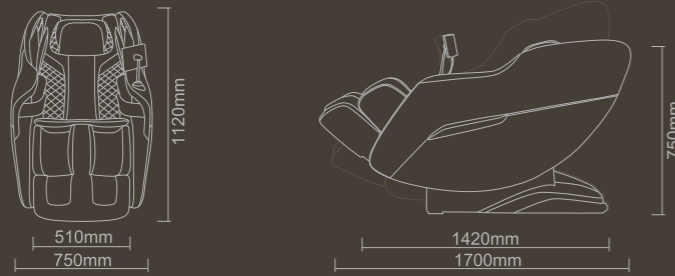

Massage A229-2 Chair

Product name	Massage Chair
Product model	A229-2
Rated voltage	100-240V~
Rated power	90W
QTY	20PCS/20FT 44PCS/40GP 66PCS/40HQ
Air pressure	0.02-0.028MPa
Weight	Gross weight: 89KG Net weight: 74KG
Noise	< 60dB
Safety design	Class I

The backrest guide rail adopts curve guide rail technology, which fully fits the curve of the human back. You can enjoy close-to-body massage from the head to the thigh.

ZERO GRAVITY

Zero gravity model means, the legs and torso at 118 degrees elevation, the location of thighs and calves are above the heart. The gravity of each body part will distribute average on massage chair to make pressure on body fully release.

SLIDE RAIL

Combined with human engineering, massage distance is 135cm, makes you enjoy personal massage from the head to the leg, helps to maintain the human body vertebra "S" shaped curve, achieves relaxing the spine and relieve tense muscles.