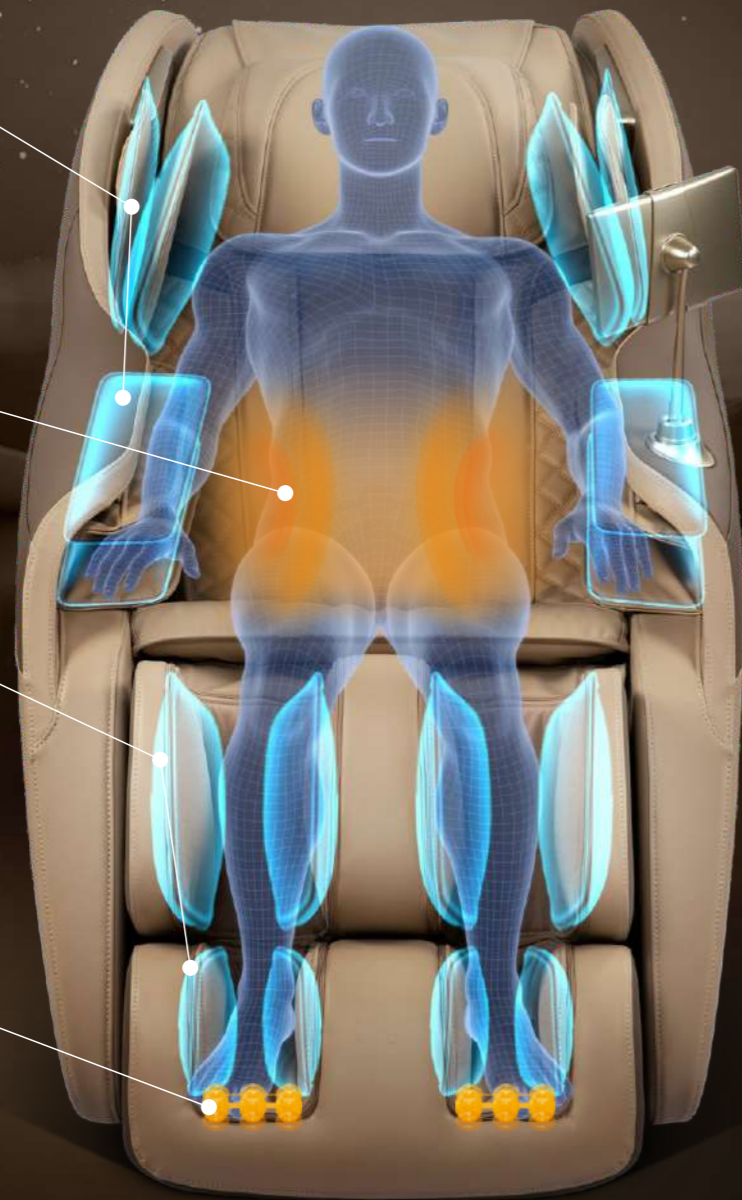

AIRBAG MASSAGE

Based on biomechanics, ergonomics and model physical therapy, aim to human skeletal characteristics, longer curved rail massage, modern physics stretch with air bags. It will bring you supreme massage experience when you are at home, keep healthy and active every day.

UPPER AIR MASSAGE FUNCTION

- Loosen stiff shoulders
- Pinch acid tired arm
- Right and left palm airbags

5 AIR INTENSITY FOR ADJUSTMENT

BACK

- It is equipped with a heating function

LOWER AIR MASSAGE FUNCTION

- Wrap and activate muscles
- Relax acid swollen feet

5 AIR INTENSITY FOR ADJUSTMENT

FOOT ROLLER MASSAGE FUNCTION

Stimulate the acupoints on the sole of the foot

3 SPEED ADJUSTABLE