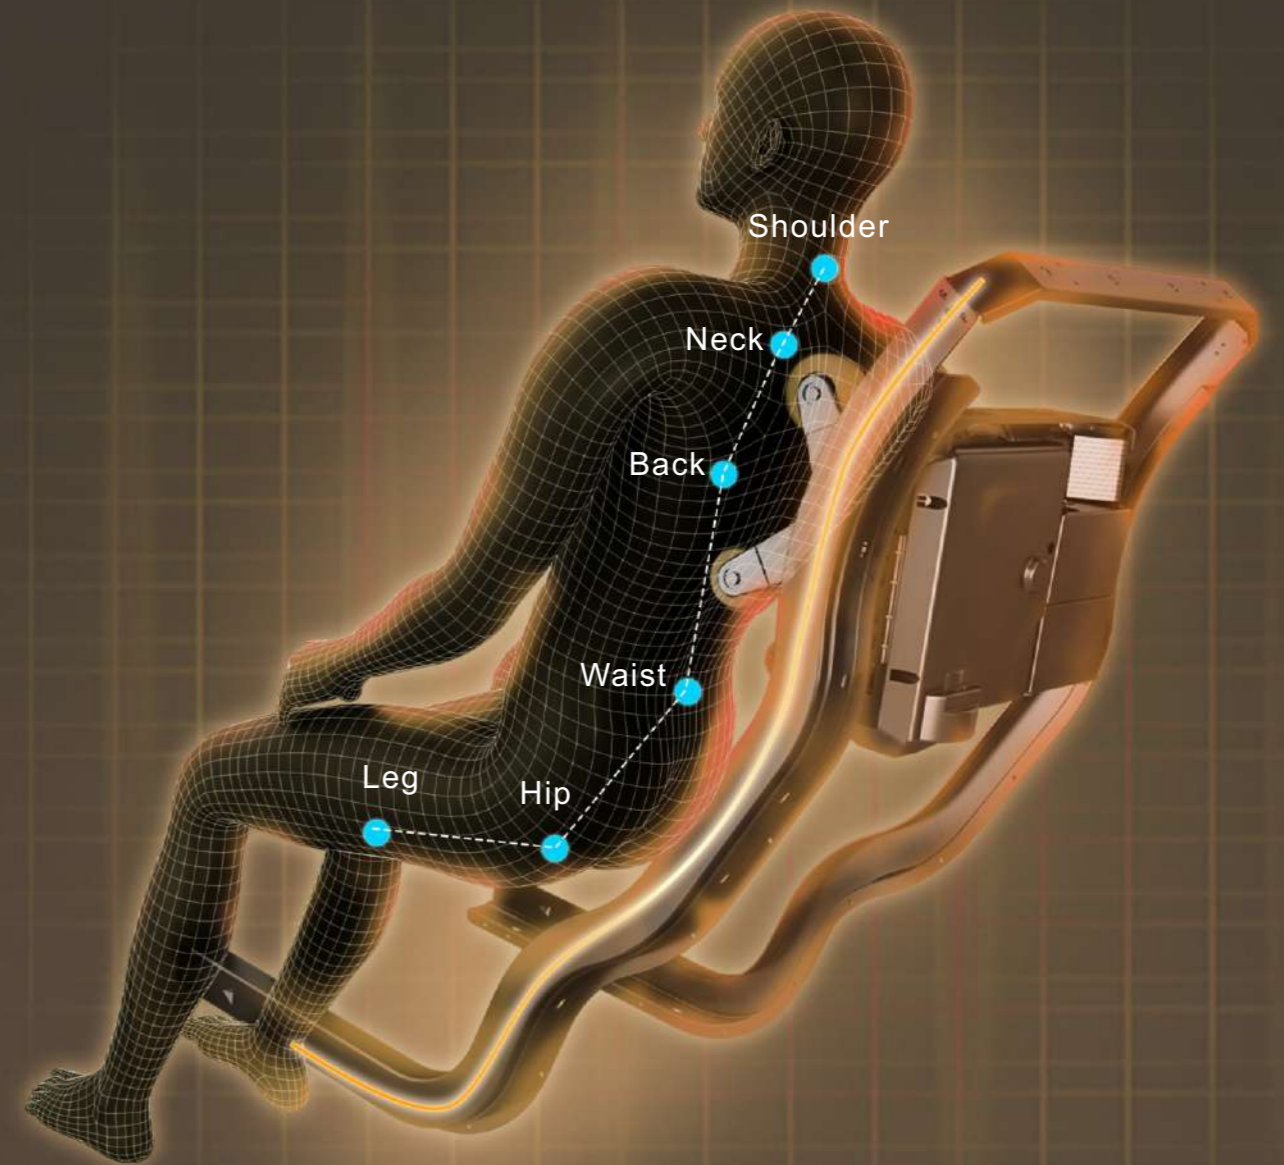

VOICE CONTROL FUNCTION

Hi Alice

Massage on

I am here

Ok, massage on

MANIPULATOR MASSAGE FOR MANUAL SELECTION

There are five simulated massage techniques: Knead, Tap, Knead and Tap, Shiatsu and Knock.

CURVE GUIDE RAIL TECHNOLOGY

The backrest guide rail adopts curve guide rail technology, which fully fits the curve of the human back. You can enjoy close-to-body massage from the head to the thigh.

ZERO GRAVITY

Zero gravity model means, the legs and torso at 118 degrees elevation, the location of thighs and calves are above the heart. The gravity of each body part will distribute average on massage chair to make pressure on body fully release.

LEG STRETCH

The independent lifting adjustment function of the calf frame. The lower leg frame is provided with a spring retractable adjustment function. The length for the user to stretch out his/her feet is dependent on his/her feet, and the user stretches back his/her feet by spring force.

SLIDE RAIL

Combined with human engineering, massage distance is 135cm, makes you enjoy personal massage from the head to the leg, helps to maintain the human body vertebra "S" shaped curve, achieves relaxing the spine and relieve tense muscles.