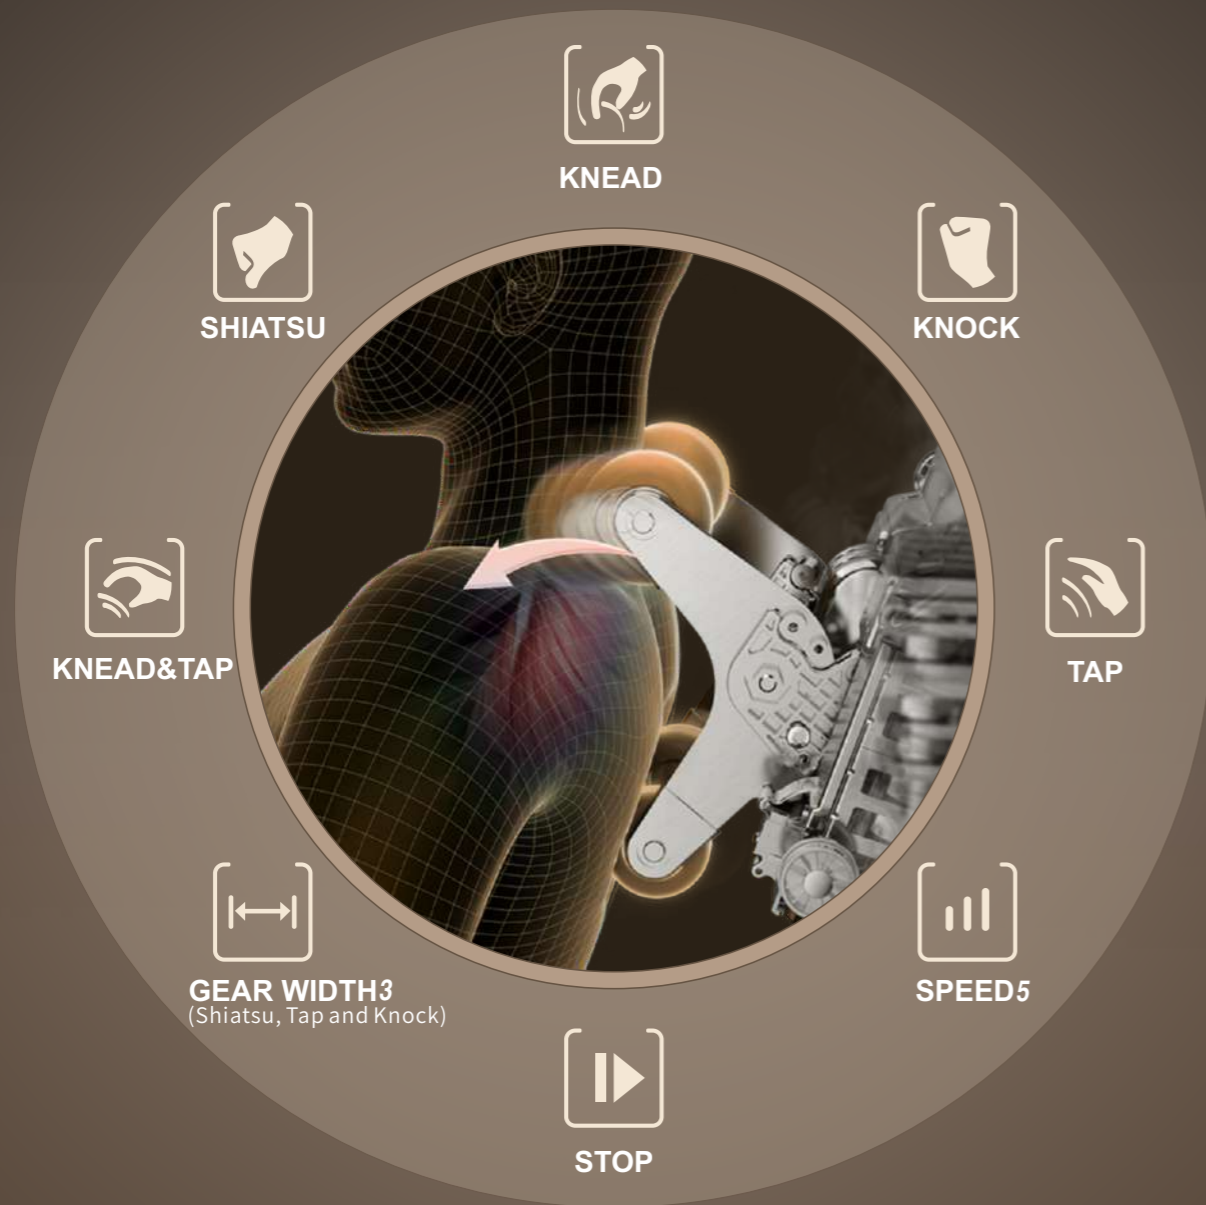

VOICE CONTROL FUNCTION

Hi Alice

Massage on

I am here

Ok, massage on

MANIPULATOR MASSAGE FOR MANUAL SELECTION

There are five simulated massage techniques: Knead, Tap, Knead and Tap, Shiatsu and Knock.

CURVE GUIDE RAIL TECHNOLOGY

The backrest guide rail adopts curve guide rail technology, which fully fits the curve of the human back. You can enjoy close-to-body massage from the head to the thigh.

ZERO GRAVITY

Zero gravity model means, the legs and torso at 118 degrees elevation, the location of thighs and calves are above the heart. The gravity of each body part will distribute average on massage chair to make pressure on body fully release.

LEG STRETCH

The independent lifting adjustment function of the calf frame. The lower leg frame is provided with a spring retractable adjustment function. The length for the user to stretch out his/her feet is dependent on his/her feet, and the user stretches back his/her feet by spring force.

SLIDE RAIL

Combined with human engineering, massage distance is 135cm, makes you enjoy personal massage from the head to the leg, helps to maintain the human body vertebra "S" shaped curve, achieves relaxing the spine and relieve tense muscles.