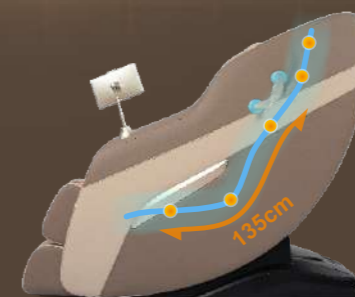

The backrest guide rail adopts curve guide rail technology, which fully fits the curve of the human back. You can enjoy close-to-body massage from the head to the thigh.

ZERO GRAVITY

Zero gravity model means, the legs and torso at 118 degrees elevation, the location of thighs and calves are above the heart. The gravity of each body part will distribute average on massage chair to make pressure on body fully release.

LEG STRETCH

The independent lifting adjustment function of the calf frame. The lower leg frame is provided with a spring retractable adjustment function. The length for the user to stretch out his/her feet is dependent on his/her feet, and the user stretches back his/her feet by spring force.

SLIDE RAIL

Combined with human engineering, massage distance is 135cm, makes you enjoy personal massage from the head to the leg, helps to maintain the human body vertebra "S" shaped curve, achieves relaxing the spine and relieve tense muscles.

AIRBAG MASSAGE

Based on biomechanics, ergonomics and model physical therapy, aim to human skeletal characteristics, longer curved rail massage, modern physics stretch with air bags. It will bring you supreme massage experience when you are at home, keep healthy and active every day.