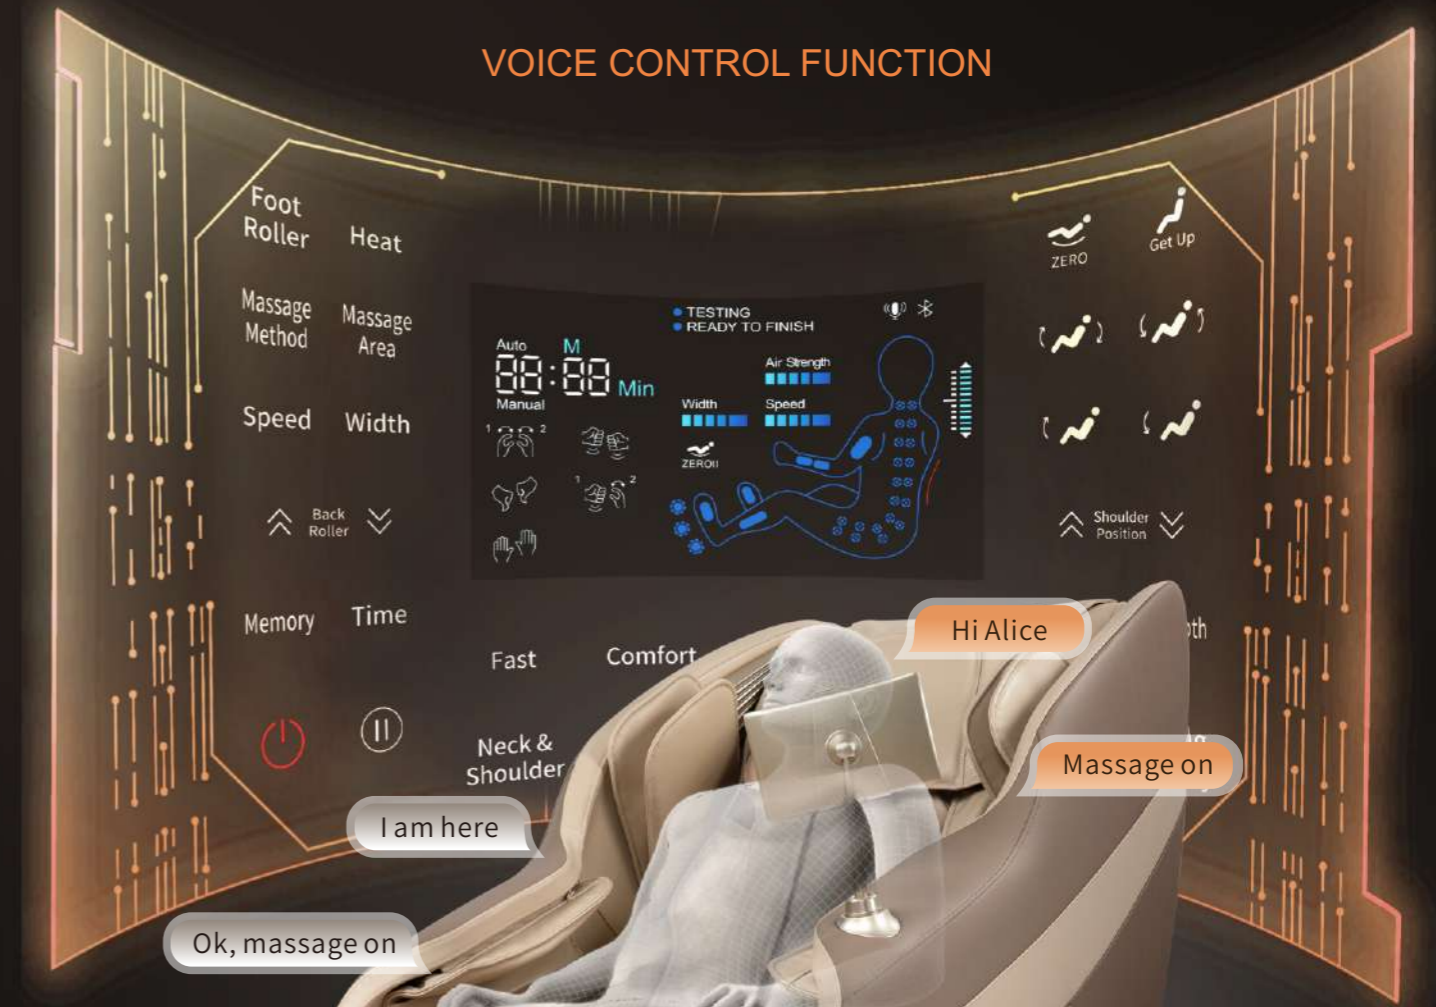

3D DIGITAL AUDIO
(built-in voice control microphone)

DETAILS OF THE ZIPPER

MULTI-FUNCTION

CHAMPAGNE GOLD LIGHT SPRAY PAINT

PVC LEATHER

LCD COLOR SCREEN TOUCH MANUAL CONTROLLER

Visual operation, one key operation More convenient and smarter

VOICE CONTROL FUNCTION

Hi Alice

Massage on

I am here

Ok, massage on

MANIPULATOR MASSAGE FOR MANUAL SELECTION

There are five simulated massage techniques: Knead, Tap, Knead and Tap, Shiatsu and Knock.

CURVE GUIDE RAIL TECHNOLOGY

The backrest guide rail adopts curve guide rail technology, which fully fits the curve of the human back. You can enjoy close-to-body massage from the head to the thigh.

ZERO GRAVITY

Zero gravity model means, the legs and torso at 118 degrees elevation, the location of thighs and calves are above the heart. The gravity of each body part will distribute average on massage chair to make pressure on body fully release.

SLIDE RAIL

Combined with human engineering, massage distance is 135cm, makes you enjoy personal massage from the head to the leg, helps to maintain the human body vertebra "S" shaped curve, achieves relaxing the spine and relieve tense muscles.