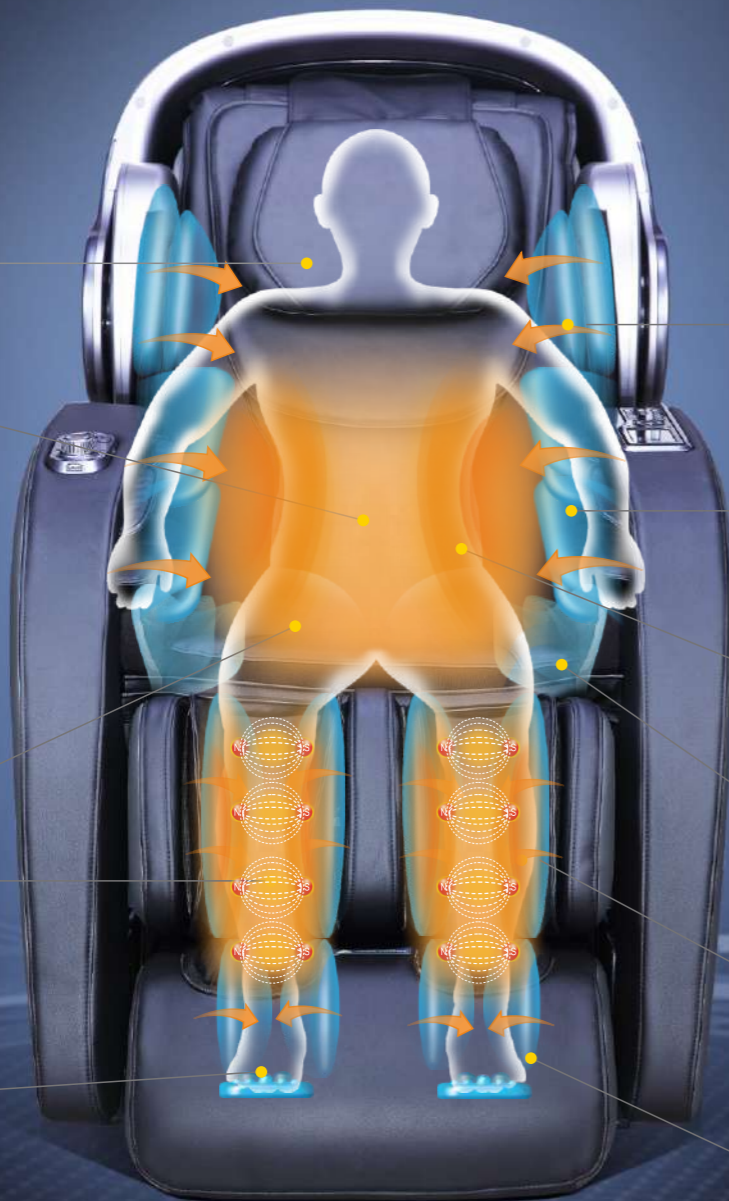

5 LEVELS OF MASSAGE WIDTH ADJUSTABLE

According to different body type, the back massage curve and shoulder position are automatically detected, and the massage range is adjusted according to different parts of the human body. When massaged under tapping and finger pressure, the massage width can be adjusted freely in the range of 3-21CM with 5 levels.

ZERO GRAVITY

Zero gravity model means, the legs and torso at 118 degrees elevation, the location of thighs and calves are above the heart. The gravity of each body part will distribute average on massage chair to make pressure on body fully release.

BACK & HIP

Back-waist Twist

LEG

Carbon Fiber Far Infrared
Heating

There are 8 natural energy
magnets in the leg airbag belt.

FOOT

Rolling Massage

Foot set foot rolling massage
function. Two groups of rollers
massage the root of the foot. Roll
to scrape the arch of the foot for
Sha massage.

20PCS
LEG AIRBAG
MASSAGE

Valve 4PCS

22PCS
FOOT AIRBAG
MASSAGE

Valve 4PCS

SUPPORT APPLE AND ANDROID TABLET SYSTEM OPERATION TO CONTROL MASSAGE CHAIR

SIX AUTOMATIC MASSAGE PROGRAMS

Features automatic massage function: six kinds of automatic massage functions such as Shujing Active, Beautiful Butt Shaped, Sleeping Massage, Neck and Shoulder Relaxation, Back Stretching and Breathing.