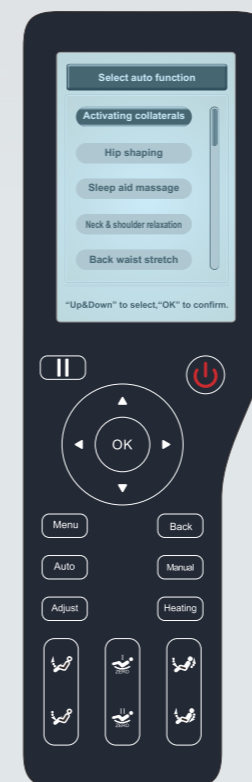

BACK-WAIST TWIST

It has a waist swing massage function: it uses the waist pressure to swing around to form a twist massage function, which relieves sedentary and causes waist muscle tension.

5 LEVELS OF MASSAGE SPEED ADJUSTABLE

BACK & HIP

Back-waist Twist

LEG

Carbon Fiber Far Infrared
Heating

There are 8 natural energy
magnets in the leg airbag belt.

FOOT

Rolling Massage

Foot set foot rolling massage
function. Two groups of rollers
massage the root of the foot. Roll
to scrape the arch of the foot for
Sha massage.

4PCS
UPPER ARM
AIRBAG MASSAGE

Valve 2PCS

8PCS
UNDER ARM
AIRBAG MASSAGE

Valve 4PCS

4PCS
WAIST AIRBAG
MASSAGE

Valve 2PCS

16PCS
CUSHION AIRBAG
MASSAGE

Valve 4PCS

20PCS
LEG AIRBAG
MASSAGE

Valve 4PCS

22PCS
FOOT AIRBAG
MASSAGE

Valve 4PCS

SUPPORT APPLE AND ANDROID TABLET SYSTEM OPERATION TO CONTROL MASSAGE CHAIR

SIX AUTOMATIC MASSAGE PROGRAMS

Features automatic massage function: six kinds of automatic massage functions such as Shujing Active, Beautiful Butt Shaped, Sleeping Massage, Neck and Shoulder Relaxation, Back Stretching and Breathing.