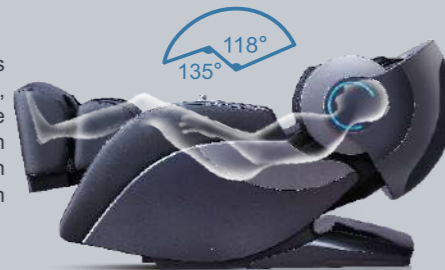

74 pcs airbags in total, 3 levels air pressure intensity adjustable, full relaxing feeling from your shoulders to feet.

CURVED RAIL

The backrest guide adopts the curved guide rail technology, which fully fits the curve of the back of the human body, and can enjoy the body massage from the head to the thigh.

ZERO SPACE

Unique designed one button slide can open the massage chair completely about 5cm against the wall. The sliding distance is 22cm, it saves a lot of space that traditional massage chair needs against the wall!

LEG STRETCH

The calf is equipped with the function of automatically detecting the length of the foot. When the calf is raised or lowered to a suitable angle, the calf will detect the length of foot and detect the most comfortable massage part.

ZERO GRAVITY

Zero gravity model means, the legs and torso at 118 degrees elevation, the location of thighs and calves are above the heart. The gravity of each body part will distribute average on massage chair to make pressure on body fully release.