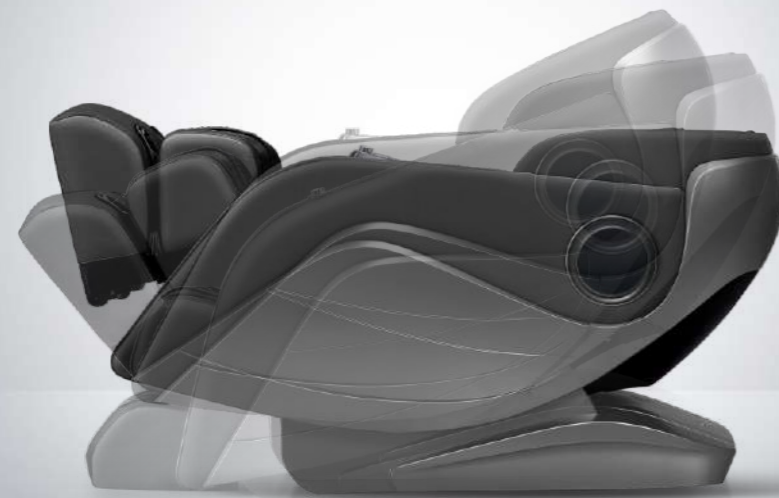

A701-2 SPACE MASSAGE CHAIR

**A701-2 SPACE
MASSAGE CHAIR**

Product Specification And Parameter

Product Model: SL-A701-2	Rated Voltage: 220-240V~
Rated Power: 220W	Rated Frequency: 50Hz
Net Weight: 138KG	Safety Design: Class I
Gross Weight: 156KG	Air Pressure: 0.025-0.03MPa
QTY: 17PCS/20FT 36PCS/40GP 42PCS/40HQ	Noise: < 55dB
	Standby Power: 0.1-1W
Negative Ions Concentration: Maximum 240000pcs/cm ³	

 <p>BLUETOOTH-SPEAKER</p>	 <p>SHORT CUT BUTTON</p>
 <p>O2 IONIZER</p>	 <p>ARTISTIC LED</p>

INTELLIGENT VOICE CONTROL

Intelligent voice recognition system makes it easier to control the massage chair. There is no need to get up and adjust the hand controller in the massage process to enjoy more comfort.

5 LEVELS OF MASSAGE WIDTH ADJUSTABLE

The S shape massage structures in backrest were designed according to human body engineering principle, make back massage close-fitting in place. 3~21 cm width has 5 levels adjustable for wide, middle and narrow.

ZERO SPACE

Designed with one button to move smoothly and unique forward slip, Massage chair can be fully opened only with 5cms distance to the wall, In turn, in the process of realizing the function of 22cm, forward, to abandon the traditional massage chair reserved by the wall space! The seat will slide forward, when it is tilting you may feel a sense of floating.