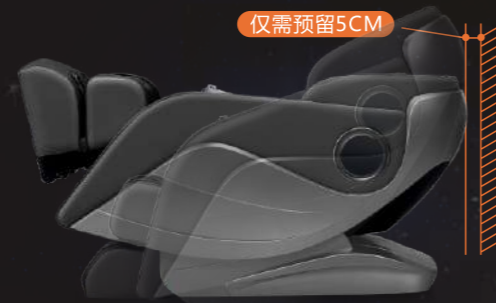

5 LEVELS OF MASSAGE WIDTH ADJUSTABLE

The S shape massage structures in backrest were designed according to human body engineering principle, make back massage close-fitting in place. 3~21 cm width has 5 levels adjustable for wide, middle and narrow.

5 LEVELS OF MASSAGE SPEED ADJUSTABLE

5 levels massage speed adjustable, slow, middle, strong, different speed for different massage feeling.

3 LEVELS OF AIR PRESSURE INTENSITY ADJUSTABLE

60 pcs airbags in total, 3 levels air pressure intensity adjustable, full relaxing feeling from your shoulders to feet.

"SL" SHAPE CURVED RAIL

Combined with human engineering and studied super long "SL" shape space curved rail technology, Massage distance is 137cm, makes you enjoy personal massage from the head to the leg, helps to maintain the human body vertebra "S" shaped curve, achieves relaxing the spine and relieve tense muscles.

AUTOMATIC DETECTION FOR LEG

The scaffolding has the function of dynamic detection. When the scaffolding rises or falls to the appropriate degree, the scaffolding will detect the foot degree dynamically and detect the most comfortable massage position.