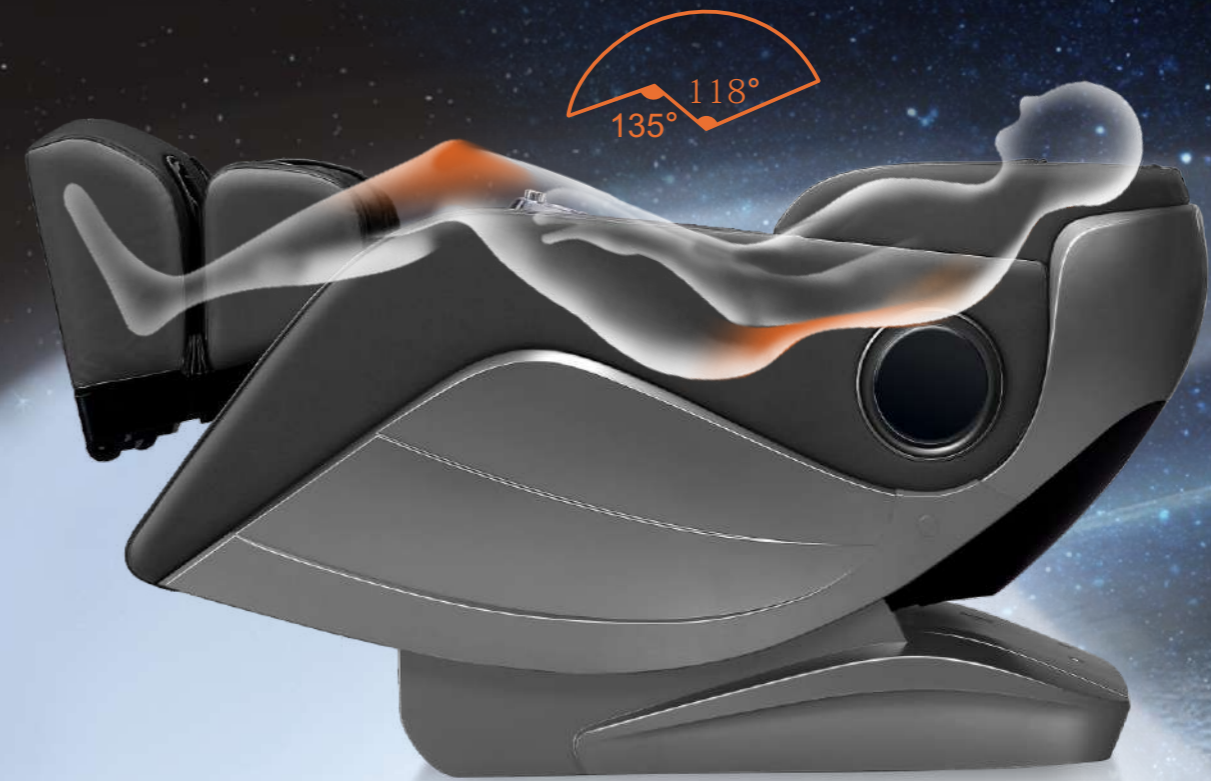

ZERO SPACE

Designed with one button to move smoothly and unique forward slip, Massage chair can be fully opened only with 5cms distance to the wall, In turn, in the process of realizing the function of 22cm, forward, to abandon the traditional massage chair reserved by the wall space! The seat will slide forward, when it is tilting you may feel a sense of floating.

AUTOMATIC DETECTION FOR LEG

The scaffolding has the function of dynamic detection. When the scaffolding rises or falls to the appropriate degree, the scaffolding will detect the foot degree dynamically and detect the most comfortable massage position.

ZERO GRAVITY FLOAT FEELING

Zero gravity model means that the legs and torso are at 118 degrees elevation, the location of thighs and calves are above the heart.

The gravity of each body part will distribute average on massage chair to make pressure on body fully release.

It makes you under weightlessness condition and enjoy perfect relaxation without any restrict.

3D INTELLIGENT MECHANICAL 3D MASSAGE HANDS

Intelligent mechanical massage hands continue gathering curve data on the back and imitate professional masseur massage skill to realize multidimensional and aspect stereo massage. Intelligent massage hands imitate professional massagist method to do the following massage action: knead, squeeze, flap, press, push, hold, swing and twist. The maximum stretch space is 12cm, and the maximum stretch angle is 78 degrees, so the mechanical hands can do effective massage to human cervical vertebra thoracic vertebra and lumbar vertebra. This method can guarantee back can get even strength massage, can compared with professional massagist method, refresh yourself and relieve your fatigue.