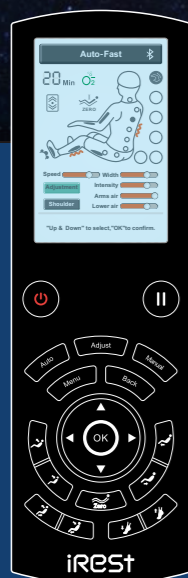

ZERO SPACE

Designed with one button to move smoothly and unique forward slip, Massage chair can be fully opened only with 5cms distance to the wall, In turn, in the process of realizing the function of 22cm, forward, to abandon the traditional massage chair reserved by the wall space! The seat will slide forward, when it is tilting you may feel a sense of floating.

AUTOMATIC DETECTION FOR LEG

The scaffolding has the function of dynamic detection. When the scaffolding rises or falls to the appropriate degree, the scaffolding will detect the foot degree dynamically and detect the most comfortable massage position.

ZERO GRAVITY FLOAT FEELING

Zero gravity model means that the legs and torso are at 118 degrees elevation, the location of thighs and calves are above the heart.

The gravity of each body part will distribute average on massage chair to make pressure on body fully release.

It makes you under weightlessness condition and enjoy perfect relaxation without any restrict.

3D INTELLIGENT MECHANICAL 3D MASSAGE HANDS

Intelligent mechanical massage hands continue gathering curve data on the back and imitate professional masseur massage skill to realize multidimensional and aspect stereo massage. Intelligent massage hands imitate professional massagist method to do the following massage action: knead, squeeze, flap, press, push, hold, swing and twist. The maximum stretch space is 12cm, and the maximum stretch angle is 78 degrees, so the mechanical hands can do effective massage to human cervical vertebra thoracic vertebra and lumbar vertebra. This method can guarantee back can get even strength massage, can compared with professional massagist method, refresh yourself and relieve your fatigue.