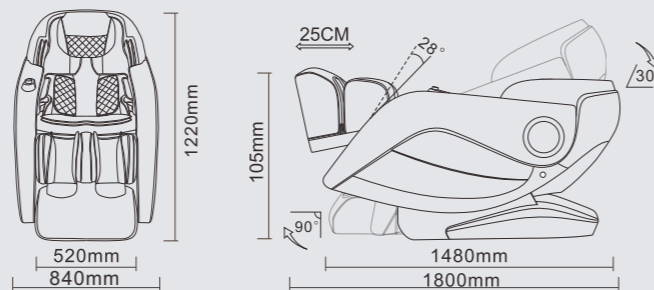

A701-2 SPACE MASSAGE CHAIR

**A701-2 SPACE
MASSAGE CHAIR**

Product Specification And Parameter

Product Model: SL-A701-2	Rated Voltage: 220-240V~
Rated Power: 220W	Rated Frequency: 50Hz
Net Weight: 138KG	Safety Design: Class I
Gross Weight: 156KG	Air Pressure: 0.025-0.03MPa
QTY: 17PCS/20FT 36PCS/40GP 42PCS/40HQ	Noise: < 55dB
	Standby Power: 0.1-1W
Negative Ions Concentration: Maximum 240000pcs/cm ³	

5 LEVELS OF MASSAGE WIDTH ADJUSTABLE

The S shape massage structures in backrest were designed according to human body engineering principle, make back massage close-fitting in place. 3~21 cm width has 5 levels adjustable for wide, middle and narrow.

"SL" SHAPE CURVED RAIL

Combined with human engineering and studied super long "SL" shape space curved rail technology, Massage distance is 137cm, makes you enjoy personal massage from the head to the leg, helps to maintain the human body vertebra "S" shaped curve, achieves relaxing the spine and relieve tense muscles.