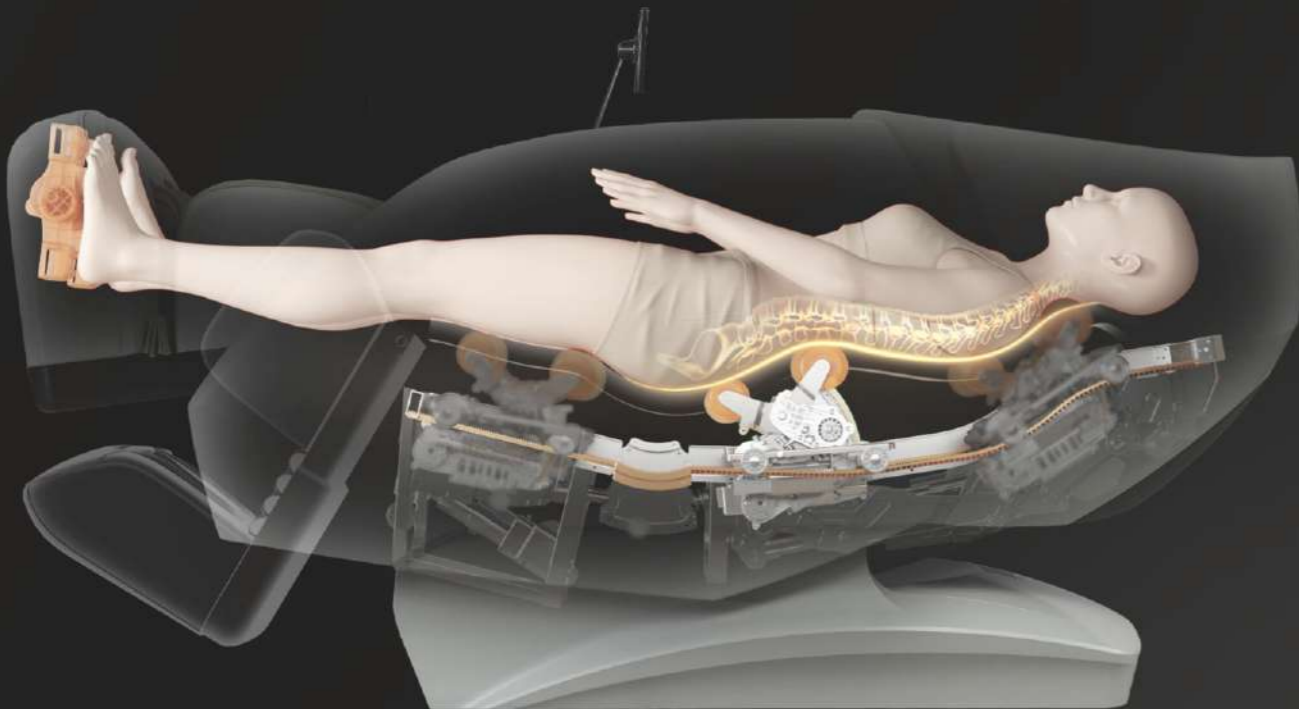

More professional spine care

i-OPEN FLEXIBLE RAILS

Deeply decompress the spine

Patent No.:ZL202122463373.0

The highest form of guide rails in the industry, in the process of lying down massage, it can effectively increase the width of the guide rails and better fit the curve of the human spine. Combined with the 4D-Pro precise control movement, the massage can cover the entire area from the neck and shoulders to the thighs, to enhance the comfort of the massage.

The maximum lying angle of the guide rail
166°