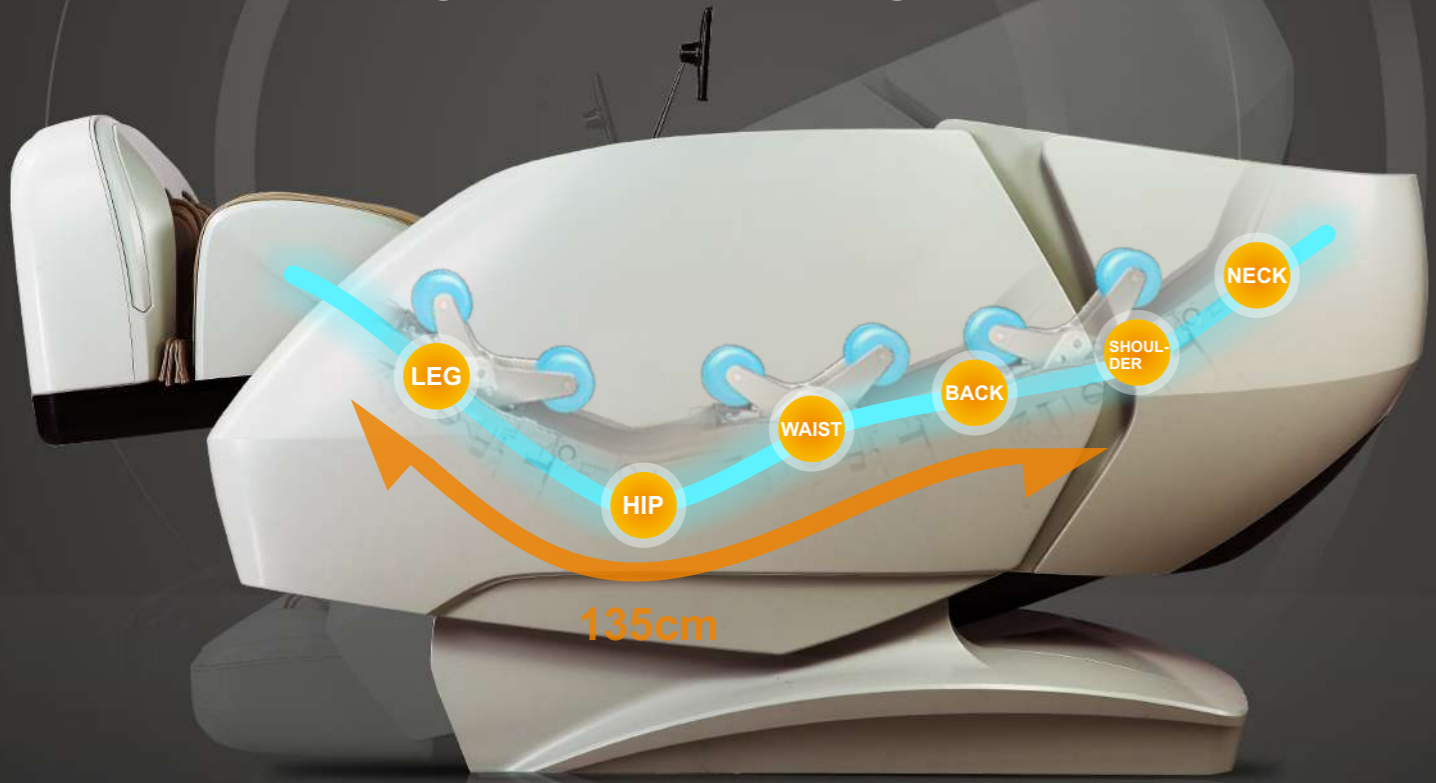

17 Kinds Of 3D Technique

Waist Stretch

Massage width\speed
Air intensity
5 Levels Adjustable

Zero Gravity
2 Levels Adjustable

Zero Space

Voice Control

SL Curve Rail

MORE INTELLIGENT