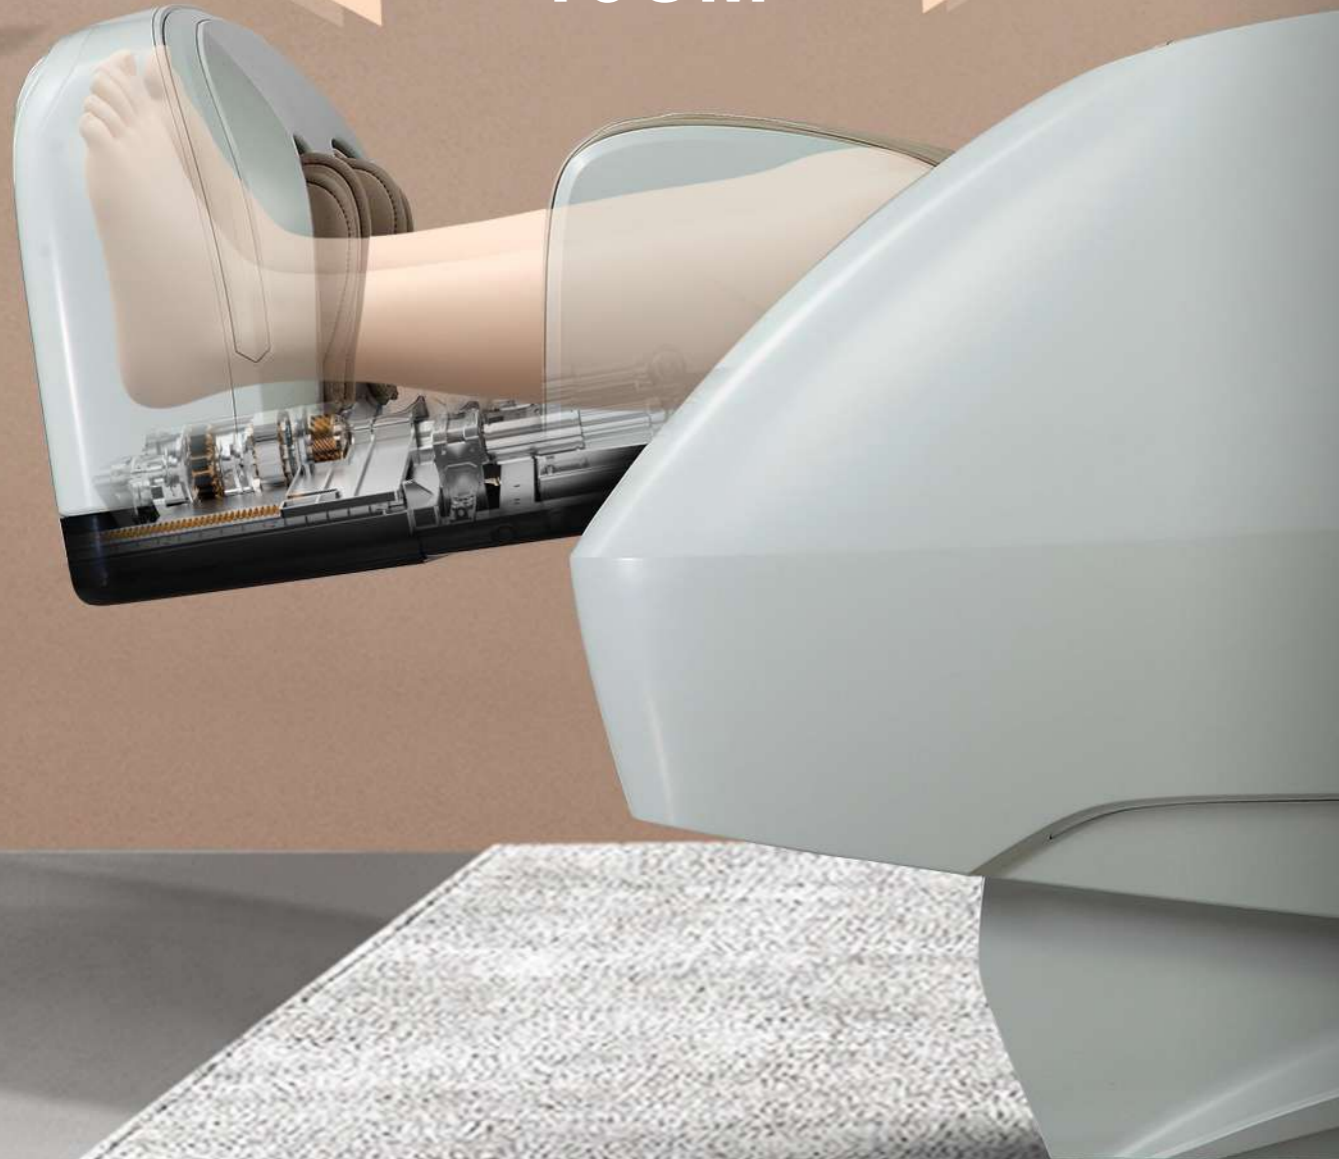

ELECTRIC BI-DIRECTIONAL TELESCOPIC CALF

MATCH DIFFERENT HEIGHTS AND LEG LENGTHS

The legs are equipped with high-precision sensors, which can detect the position of the legs and feet automatically, sense the telescopic adjustment automatically, stretch the calf greatly, and push the spine more accurately.

ELECTRIC TELESCOPIC
16CM