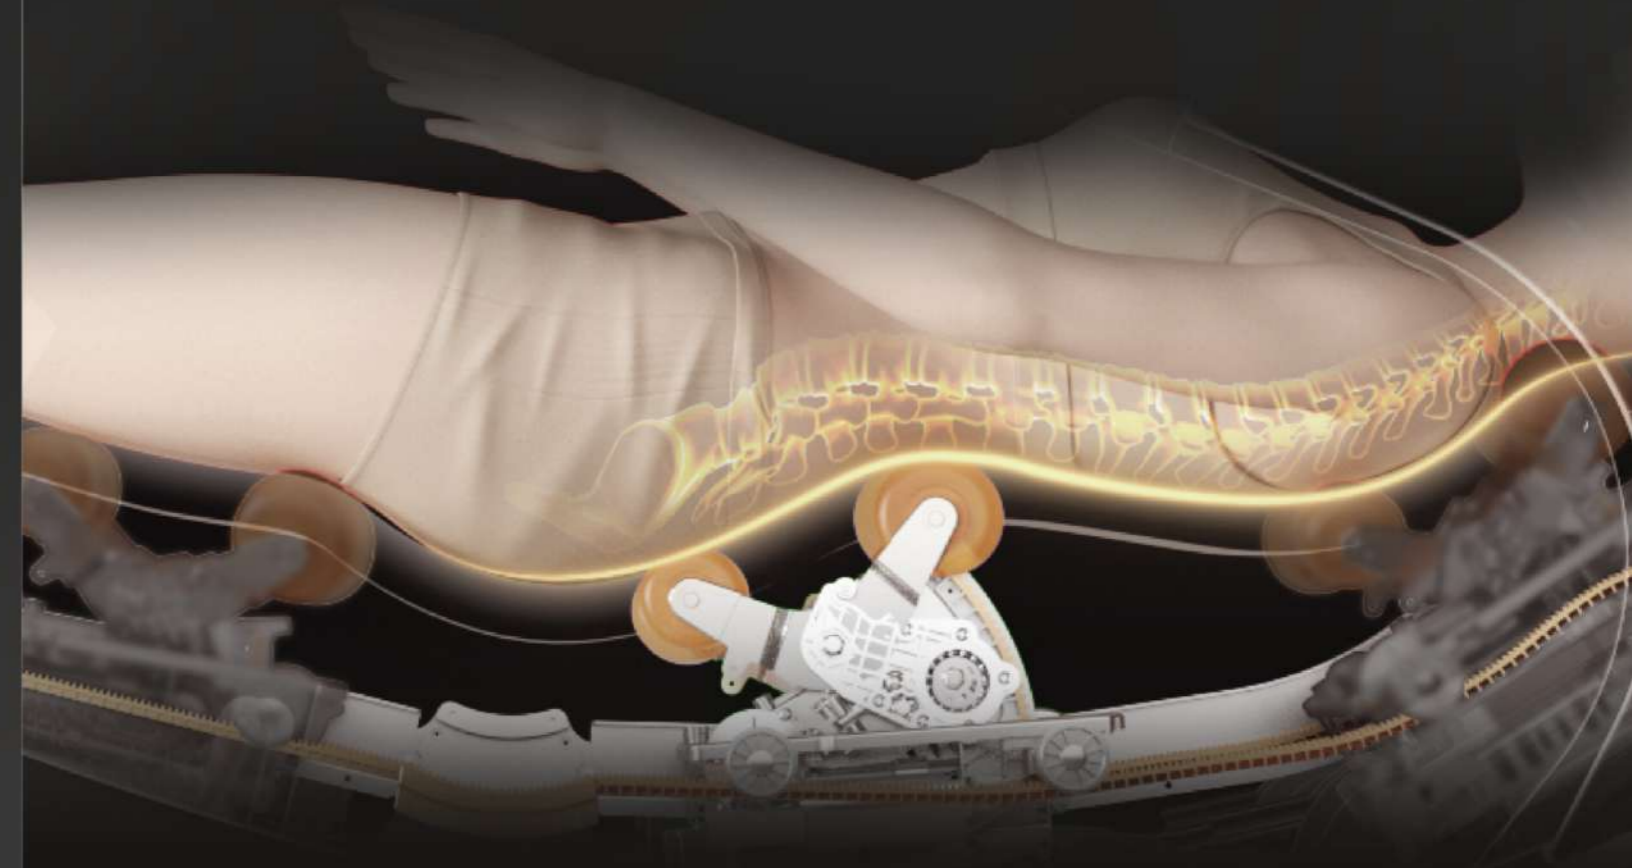

## i-OPEN FLEXIBLE RAILS

Deeply decompress the spine

Patent No.:ZL202122463373.0

The highest form of guide rails in the industry, in the process of lying down massage, it can effectively increase the width of the guide rails and better fit the curve of the human spine. Combined with the 4D-Pro precise control movement, the massage can cover the entire area from the neck and shoulders to the thighs, to enhance the comfort of the massage.

### Traditional Rail

Traditional integrated track angle fixing  
The human body cannot stretch and relax completely

### i-OPEN Flexible Rail

Two track could adjust angle  
Comfortable lying angle  
The spine is completely relaxed

17 Kinds Of 3D Technique

Waist Stretch

Massage width\speed  
Air intensity  
5 Levels Adjustable