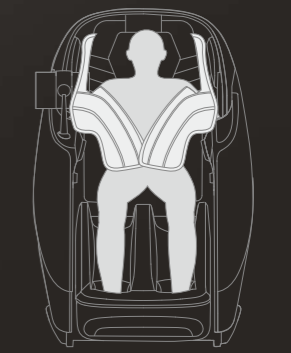

Schematic diagram of use on shoulder and abdomen