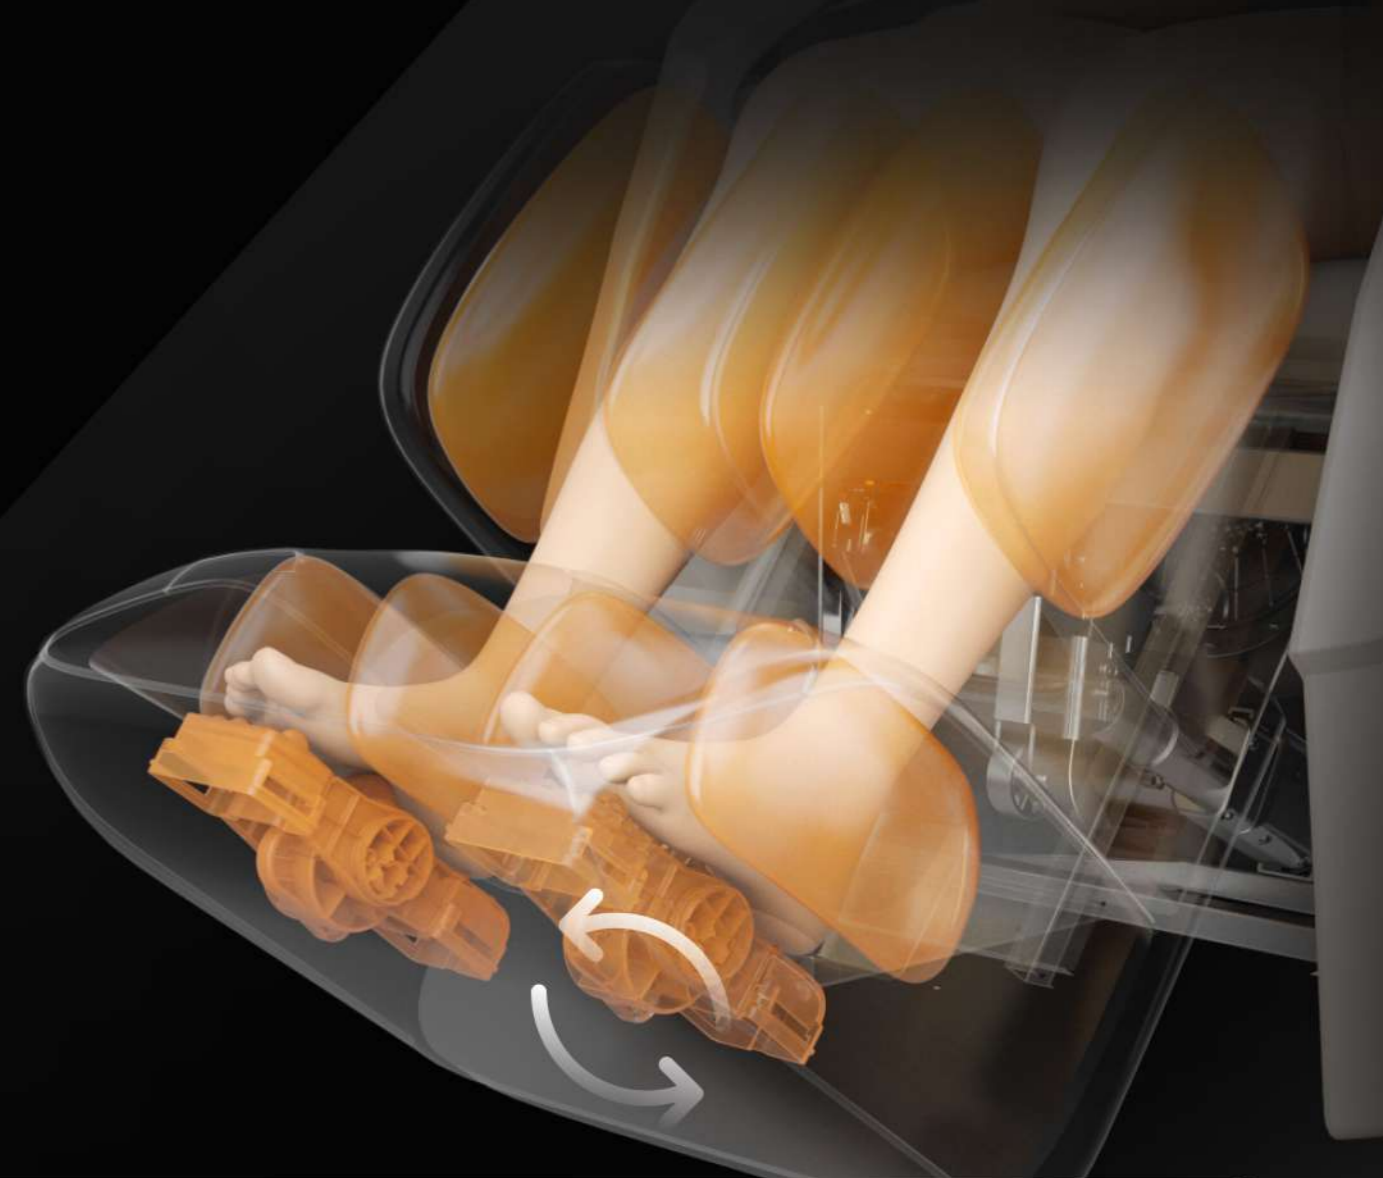

## ELECTRIC BI-DIRECTIONAL TELESCOPIC CALF

MATCH DIFFERENT HEIGHTS AND LEG LENGTHS

The legs are equipped with high-precision sensors, which can detect the position of the legs and feet automatically, sense the telescopic adjustment automatically, stretch the calf greatly, and push the spine more accurately.

## FOOT 3D FULL SURROUNDING

LEG AND FOOT SPA MORE COMFORTABLE

Foot full wrapping design, three-row linkage of foot scientific division, combined cyclic pressing of leg and foot airbags, release foot pressure in all directions.