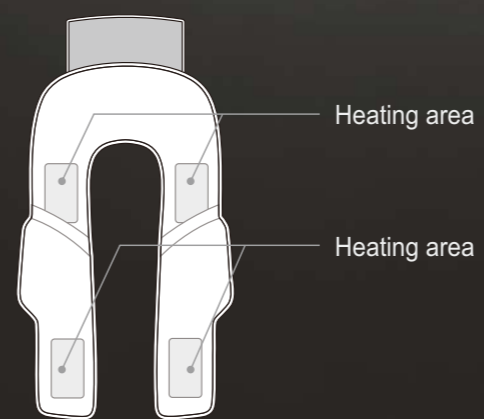

UNIQUE SHAWL ASSEMBLY

Take care of parents elders and the physically cold
Act on acupoints and meridians

Schematic diagram of use on back and waist