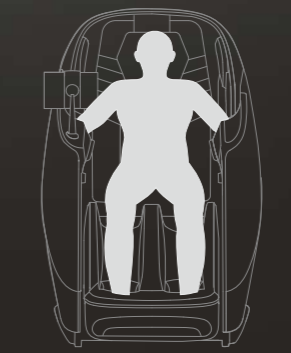

UNIQUE SHAWL ASSEMBLY

Take care of parents elders and the physically cold
Act on acupoints and meridians

Schematic diagram of use on back and waist