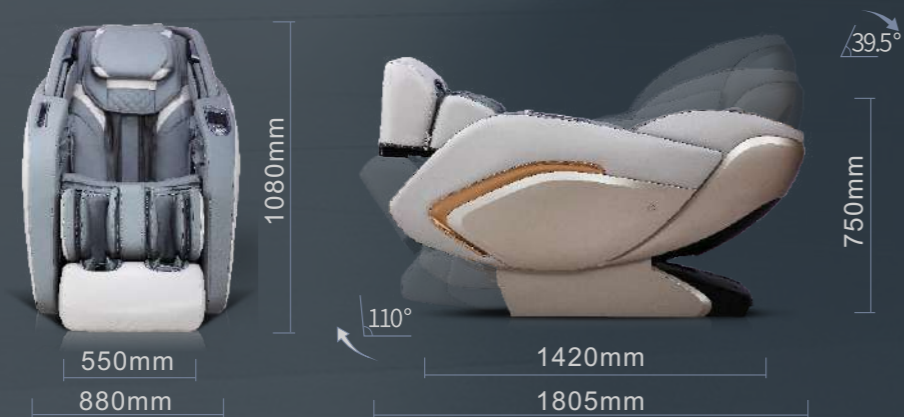

BionWell

| | |
|---------------|---|
| Product name | Massage Chair |
| Product model | A602-2 |
| Rated voltage | 100-240V~ |
| Rated power | 150W |
| QTY | 19PCS/20FT 38PCS/40GP 43PCS/40HQ |
| Air pressure | 0.025-0.03MPa |
| Weight | Gross weight: 139.5KG Net weight: 119KG |
| Noise | < 60dB |
| Safety design | Class I |

ZERO SPACE

Zero gravity model means, the legs and torso at 118 degrees elevation, the location of thighs and calves are above the heart. The gravity of each body part will distribute average on massage chair to make pressure on body fully release.

ZERO GRAVITY

The 135° and 118° zero-gravity angles that simulate spaceflight make the thighs and calves higher than the heart part of the body as if in a state of "weightlessness", making the spine free of pressure and achieving deep relaxation.

"SL" SHAPE CURVED RAIL

The guide rail of the backrest frame adopts curved guide rail technology, which completely conforms to the back of the human body and makes people enjoy a massage from the head to the thigh.