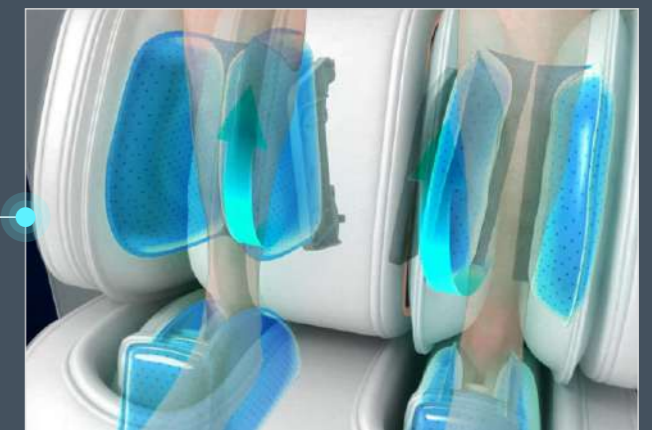

AIRBAG PRESSURE MASSAGE

Based on biomechanics, ergonomics and model physical therapy, aim to human skeletal characteristics, combine with zero power, zero space, longer curved rail massage, modern physics stretch with 38 air bags. It will bring you supreme massage experience when you at home, keep health and activity every day.

2PCS
SHOULDER AIRBAG MASSAGE

4PCS
ARM AIRBAG MASSAGE

4PCS
PALM AIRBAG MASSAGE

BACK HEATING

CARBON FIBER FAR INFRARED HEATING
40°C-50°C back heating function can relieve coldness and pain on your back. The emissive far infrared wave length coincides with human body wave length, so the energy can be absorbed by human cell, which can activate cell and promote metabolism.

SALIENT MASSAGE WITH MAGNETIC THERAPY FUNCTION

In the air bags for the left and right palms, there are salient massage with magnetic therapy function.

6PCS
LEG AIRBAG MASSAGE

22PCS
FOOT AIRBAG MASSAGE

LEG MASSAGE

CALF STRETCH

Calf massage position is adjustable according to different height users, the linkage stretch of foot and calf guarantees the close massage for whole body.

Patent for telescopic device of leg massage equipment
Patent No.: ZL201920277989.9

LEGS RUBBING

Patent for one-way rubbing massage device for calf
Patent No.: ZL201920277551.0

The calf rubbing and airbag massage function can relieve leg pain and joint fatigue.

CALF SCRAPING

Calf bump scraping massage can improve calf muscle tightness and restore vitality.

FOOT ROLLER MASSAGE

Three groups of roller rolling to the foot finger rolling massage; The foot arch and heel of the roller type scraping massage.