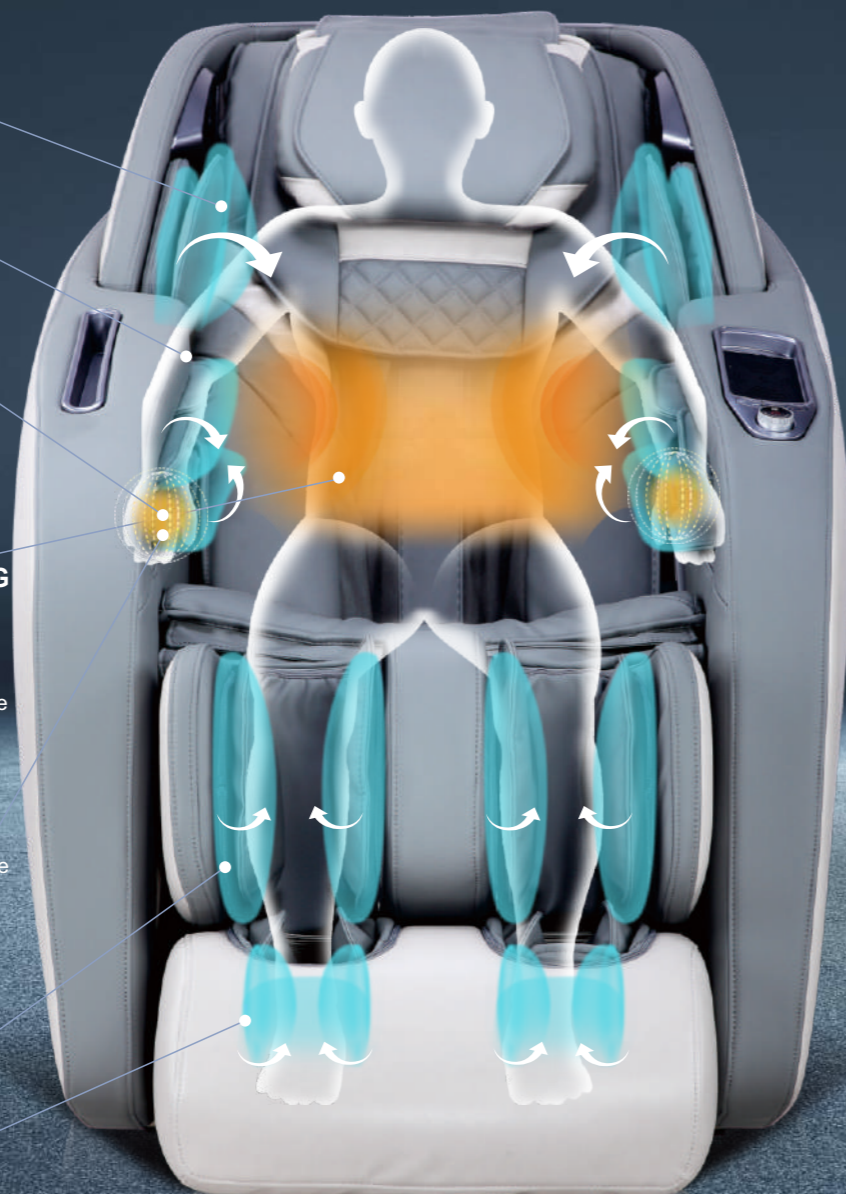

AIRBAG PRESSURE MASSAGE

Based on biomechanics, ergonomics and model physical therapy, aim to human skeletal characteristics, combine with zero power, zero space, longer curved rail massage, modern physics stretch with 38 air bags. It will bring you supreme massage experience when you at home, keep health and activity every day.

2PCS
SHOULDER AIRBAG MASSAGE

4PCS
ARM AIRBAG MASSAGE

4PCS
PALM AIRBAG MASSAGE

BACK HEATING

CARBON FIBER FAR INFRARED HEATING
40°C-50°C back heating function can relieve coldness and pain on your back. The emissive far infrared wave length coincides with human body wave length, so the energy can be absorbed by human cell, which can activate cell and promote metabolism.

SALIENT MASSAGE WITH MAGNETIC THERAPY FUNCTION

In the air bags for the left and right palms, there are salient massage with magnetic therapy function.

6PCS
LEG AIRBAG MASSAGE

22PCS
FOOT AIRBAG MASSAGE

LEG MASSAGE

CALF STRETCH

Calf massage position is adjustable according to different height users, the linkage stretch of foot and calf guarantees the close massage for whole body.

Patent for telescopic device of leg massage equipment
Patent No.: ZL201920277989.9