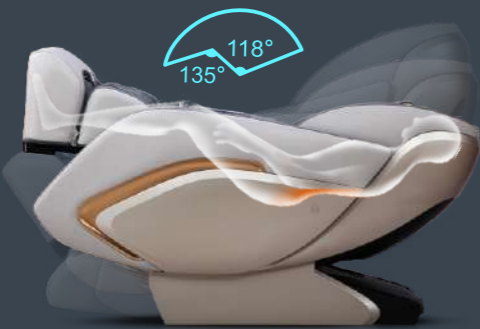

BionWell

| | |
|---------------|---|
| Product name | Massage Chair |
| Product model | A602-2 |
| Rated voltage | 100-240V~ |
| Rated power | 150W |
| QTY | 19PCS/20FT 38PCS/40GP 43PCS/40HQ |
| Air pressure | 0.025-0.03MPa |
| Weight | Gross weight: 139.5KG Net weight: 119KG |
| Noise | < 60dB |
| Safety design | Class I |

A602-2
**MASSAGE
CHAIR**

VOICE CONTROL & RECOGNITION

Intelligent voice recognition system makes it easier to control the massage chair to enjoy the comfort;
 Voice-control wake-up button: press this button to wake up the voice control function and press for 3 seconds to turn the function on or off. if no valid voice entry is recognized within 6 seconds, the voice function is automatically turned off (This button only works after The voice control function turned on.)

ZERO SPACE

Zero gravity model means, the legs and torso at 118 degrees elevation, the location of thighs and calves are above the heart. The gravity of each body part will distribute average on massage chair to make pressure on body fully release.

ZERO GRAVITY

The 135° and 118° zero-gravity angles that simulate spaceflight make the thighs and calves higher than the heart part of the body as if in a state of "weightlessness", making the spine free of pressure and achieving deep relaxation.