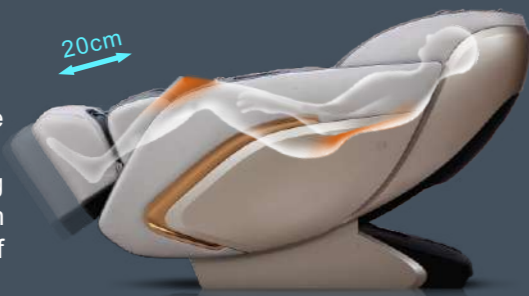

A602-2
**MASSAGE
CHAIR**

VOICE CONTROL & RECOGNITION

Intelligent voice recognition system makes it easier to control the massage chair to enjoy the comfort;
 Voice-control wake-up button: press this button to wake up the voice control function and press for 3 seconds to turn the function on or off. if no valid voice entry is recognized within 6 seconds, the voice function is automatically turned off (This button only works after The voice control function turned on.)

ZERO SPACE

Zero gravity model means, the legs and torso at 118 degrees elevation, the location of thighs and calves are above the heart. The gravity of each body part will distribute average on massage chair to make pressure on body fully release.

ZERO GRAVITY

The 135° and 118° zero-gravity angles that simulate spaceflight make the thighs and calves higher than the heart part of the body as if in a state of "weightlessness", making the spine free of pressure and achieving deep relaxation.

"SL" SHAPE CURVED RAIL

The guide rail of the backrest frame adopts curved guide rail technology, which completely conforms to the back of the human body and makes people enjoy a massage from the head to the thigh.