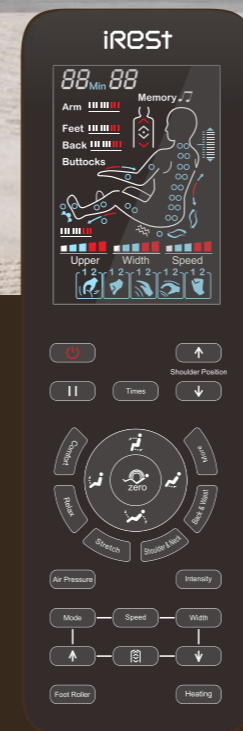

A309-2 MASSAGE CHAIR

A309-2  
MASSAGE CHAIR

PRODUCT SPECIFICATION AND PARAMETER

<p>Product Model:A306</p>	<p>Rating Voltage:220-240V~</p>	<p>Rated Frequency:50/60Hz</p>
<p>Standby Power:0.1-1W</p>	<p>Safety Design:Class I</p>	<p>Rated Power:120W</p>
<p>QTY: 18PCS/20FT 38PCS/40GP 57PCS/40HQ</p>	<p>Noise:≤60dB The Minimum Air Pressure:0.020-0.028MPa</p>	<p>Net Weight:92KG Gross Weight:105KG</p>

# INTELLIGENT VOICE CONTROL

Intelligent voice recognition system makes it easier to control the massage chair to enjoy the comfort.

## INTELLIGENT MECHANICAL MASSAGE HANDS

Intelligent mechanical massage hands keep collecting the curve data on the back and imitate professional masseur massage skill to realize multidimensional and aspect stereo massage. Intelligent massage hands imitate professional massagist method to do the following massage action: finger pressing, kneading, tapping, tapping and kneading. So the mechanical hands can do effective massage to human cervical vertebra thoracic vertebra and lumbar vertebra. This method can guarantee back can get even strength massage, can compared with professional massagist method, refresh yourself and relieve your fatigue.

3 LEVELS OF MASSAGE WIDTH ADJUSTABLE

5 LEVELS OF MASSAGE SPEED ADJUSTABLE

3 LEVELS OF AIR PRESSURE INTENSITY ADJUSTABLE