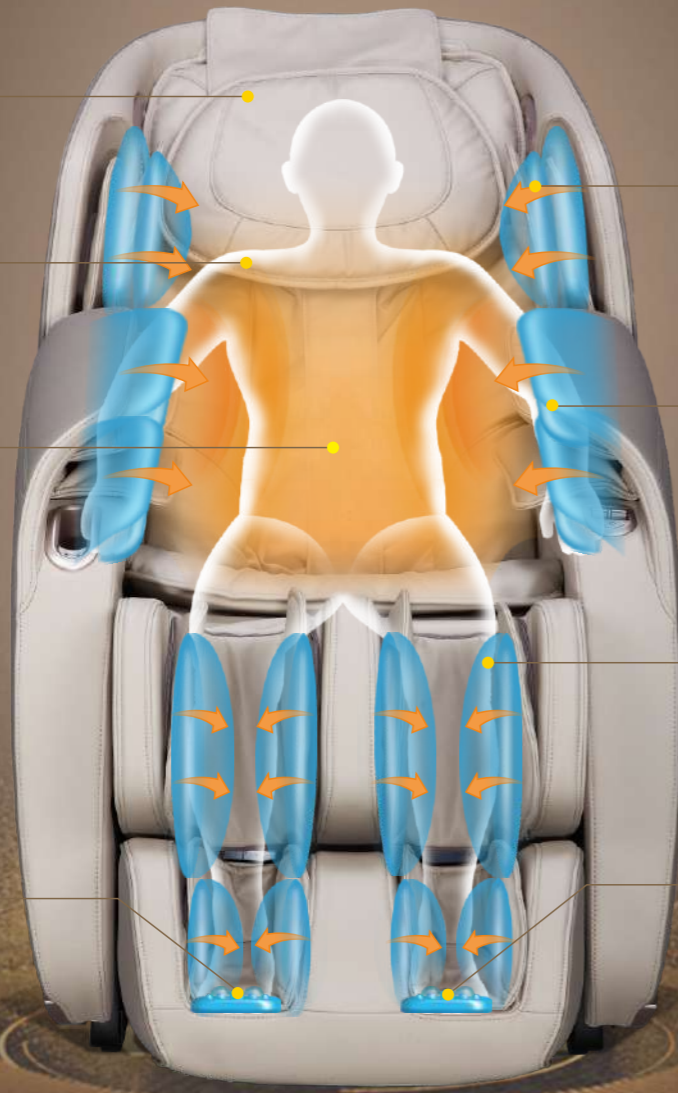

WITH WORSHIP DEFINE OUTSTANDING REALM WITH HEALTHY ESCORT LEADING LIFE

Based on biomechanics, ergonomics and model physical therapy, aim to human skeletal characteristics, combine with zero power, longer curved rail massage, morden physics stretch, point, total with 24 air bags. It will bring you supreme massage experience when you at home, keep health and activity every day.

WHOLE BODY RELAXATION MASSAGE

AIR PRESSURE MASSAGE

PILLOW PAD

Pillow pad can adjust up and down freely

SHOULDERS

Set with the shoulder automatic detection and location.

BACK

Carbon fiber far infrared heating 40°C-50°C back heating function can relieve coldness and pain on your back. The emissive far infrared wave length coincides with human body wave length ,so the energy can be absorbed by human cell, which can activate cell and promote metabolism.

FOOT

Rolling Massage
Special sole raised dots design, professional scrapping massage as human therapist, comfortable massage to Yongquan acupoint.