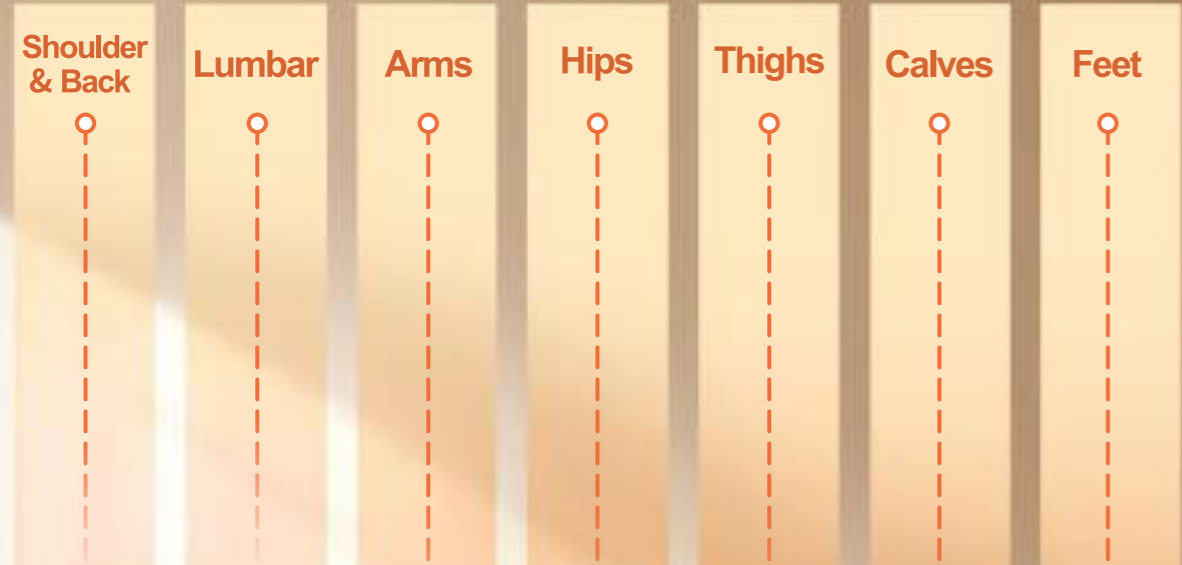

### LUMBAR PUSH-KNEAD

Simulation of traditional Chinese medicine massage techniques, targeted spinal (L1-L5) push-kneading to decompress vertebrae

# INTELLIGENT BODY SHAPE DETECTION

Your ai butler who understands body curves better

HEIGHT ANALYSIS

PRESSURE SENSORS + 3D HALL DETECTION

15s

COMPLETE ANALYSIS

SHOULDER WIDTH

SITTING POSTURE

AUTOMATICALLY ADJUSTING THE CORE PATH AND INTENSITY

FULL-BODY HEIGHT ADAPTATION FOR 155-180cm

# SEVEN-ZONE SUPPORT SYSTEM

Deep-Wrap Ergonomics

90°

**FULL-STEEL HIGH-STRENGTH FRAME**  
Motorized Smooth Telescoping – Effortless Adjustment