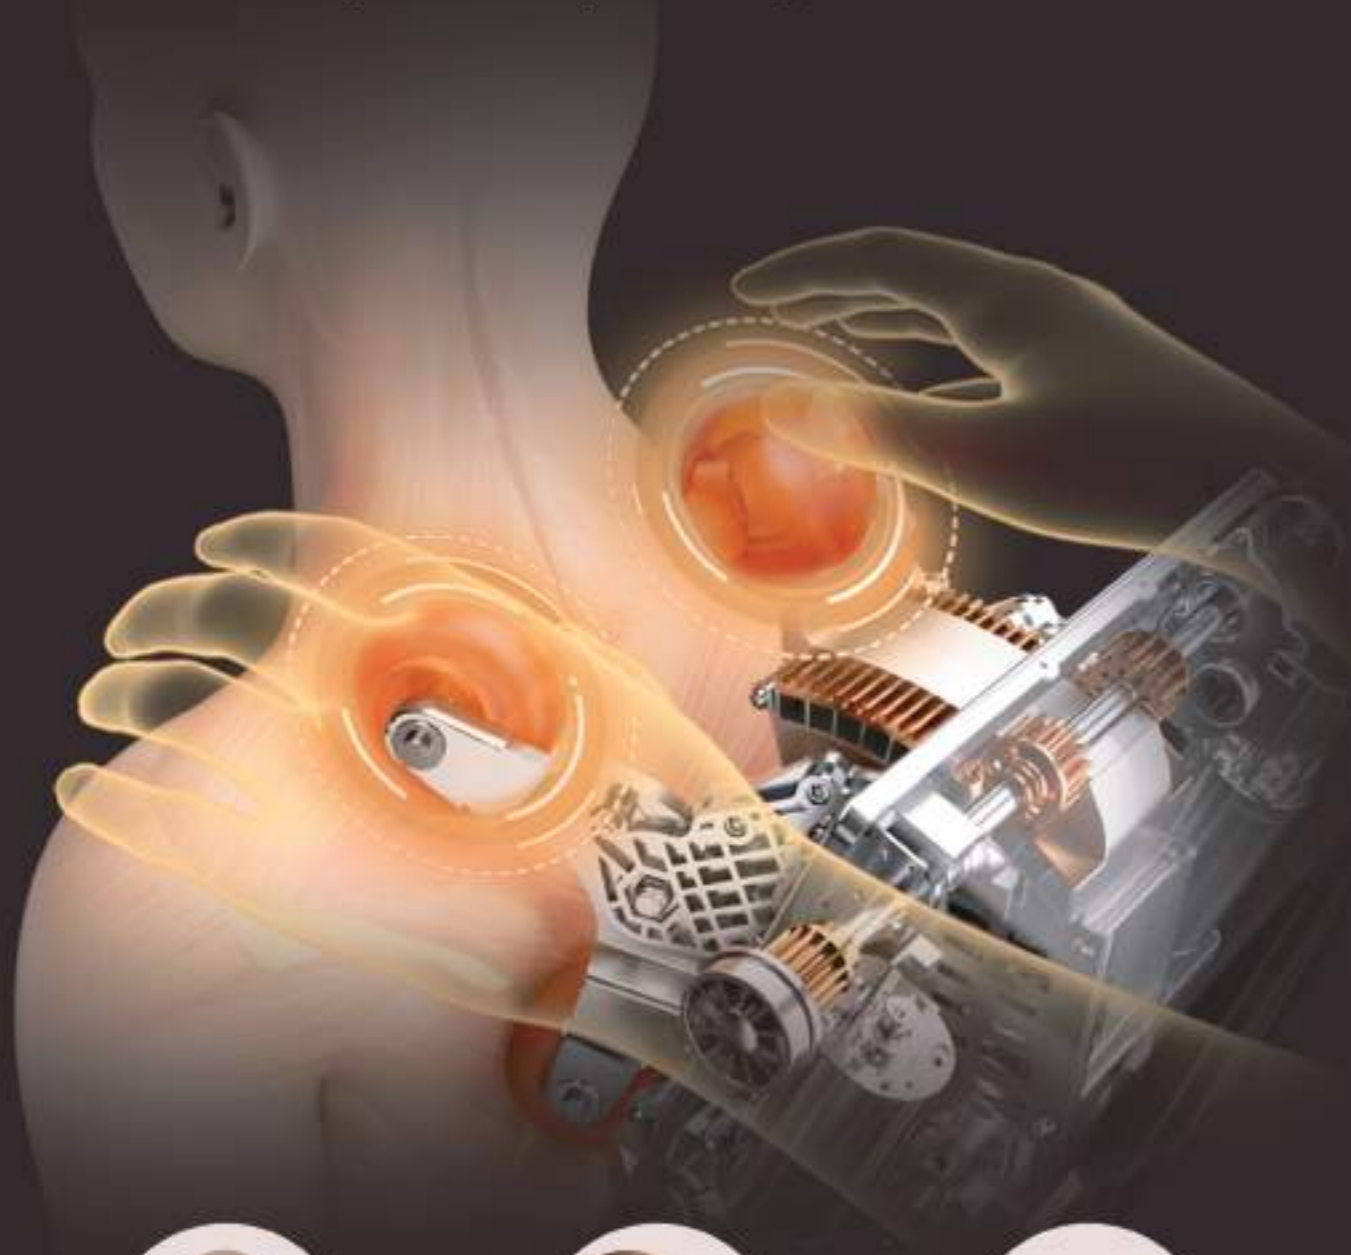

# A505-2 MASSAGE CHAIR

Good Companion In Family Life

## Product parameters

Product name	Massage chair
Product model	A505-2
Rated voltage	110V-220V~ 50/60Hz
Rated power	100W
Weight	Gross weight:107kg Net weight:87kg
Noise	≤60dB
Safety design	Class I
Rated time	20Min
Package size	135x79x123cm

## 4D TOP WAIST ROBOTIC ARM

Imitation manual massage, more comfortable and flexible. The techniques are flexible and varied, targeting sore acupoints directly. During massage, it expands and contracts elastically, automatically conforming to the human curves.

**21cm**  
open back

The massage range has been greatly expanded

**10.5cm**  
forward extension

Massage deep into sore muscles

**2.5cm**  
maximum finger width

Accurately capturing spinal pain points