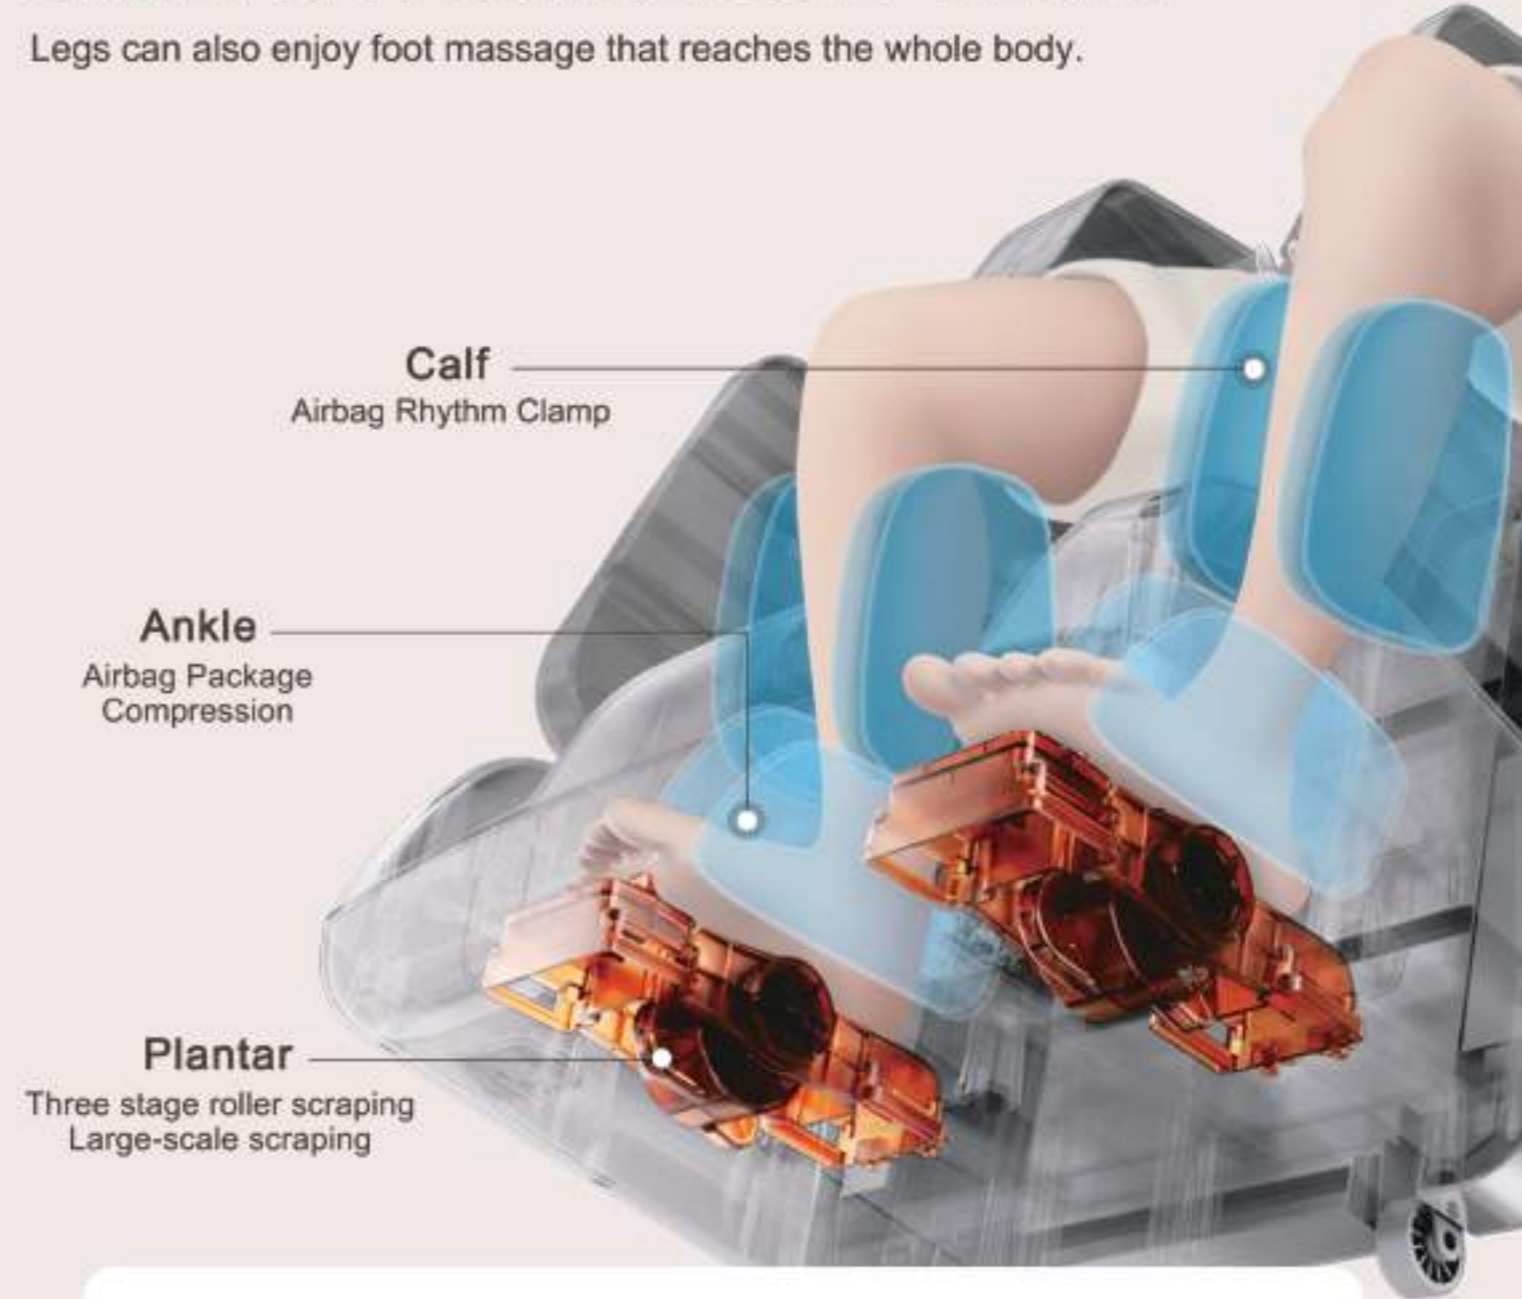

## Product parameters

Product name	Massage chair
Product model	A505-2
Rated voltage	110V-220V~ 50/60Hz
Rated power	100W
Weight	Gross weight:107kg Net weight:87kg
Noise	≤60dB
Safety design	Class I
Rated time	20Min
Package size	135x79x123cm

## 4D TOP WAIST ROBOTIC ARM

Imitation manual massage, more comfortable and flexible. The techniques are flexible and varied, targeting sore acupoints directly. During massage, it expands and contracts elastically, automatically conforming to the human curves.

**21cm**  
open back

The massage range has been greatly expanded

**10.5cm**  
forward extension

Massage deep into sore muscles

**2.5cm**  
maximum finger width

Accurately capturing spinal pain points

## LEG AND FOOT COMBINATION CARE TO CARE FOR YOUR SECOND "HEART"

Legs can also enjoy foot massage that reaches the whole body.

**16CM**  
ELECTRIC TELESCOPIC

Long legs stretching.  
The massage is also in place.