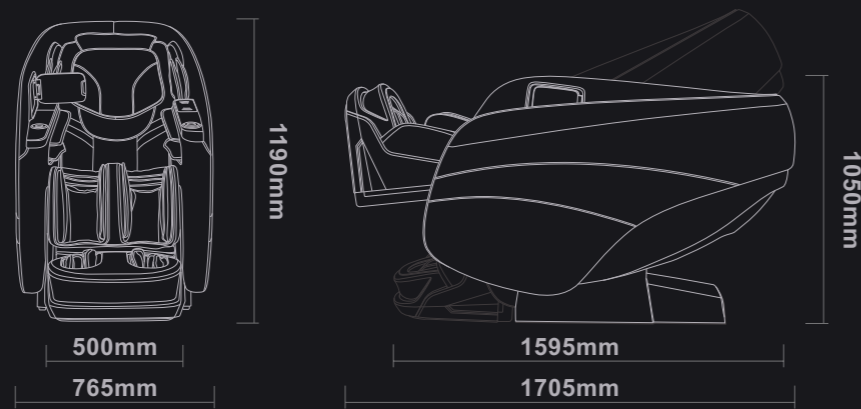

# A505-2 MASSAGE CHAIR

Good Companion In Family Life

## Product parameters

Product name	Massage chair
Product model	A505-2
Rated voltage	110V-220V~ 50/60Hz
Rated power	100W
Weight	Gross weight:107kg Net weight:87kg
Noise	≤60dB
Safety design	Class I
Rated time	20Min
Package size	135x79x123cm

## 4D TOP WAIST ROBOTIC ARM

Imitation manual massage, more comfortable and flexible. The techniques are flexible and varied, targeting sore acupoints directly. During massage, it expands and contracts elastically, automatically conforming to the human curves.

**21cm**  
open back

The massage range has been greatly expanded

**10.5cm**  
forward extension

Massage deep into sore muscles

**2.5cm**  
maximum finger width

Accurately capturing spinal pain points