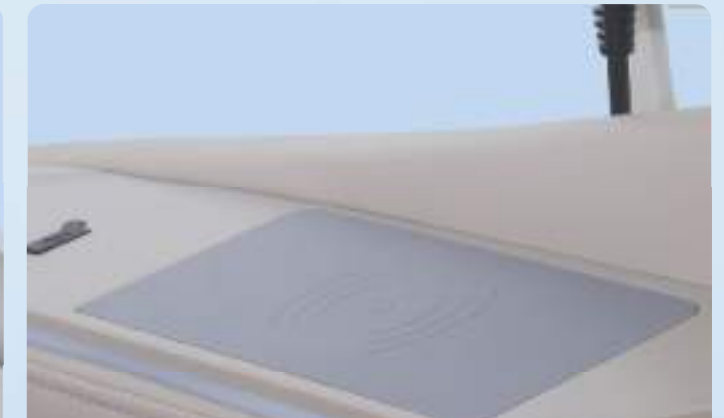

No need for WIFI

Quick Response

Password Recognition

Real time broadcasting

MORE CONTROL METHODS, FLEXIBLE AND INTELLIGENT CONTROL, EASY TO GET STARTED WITH

Clear Program

Phone Holder

One Click On