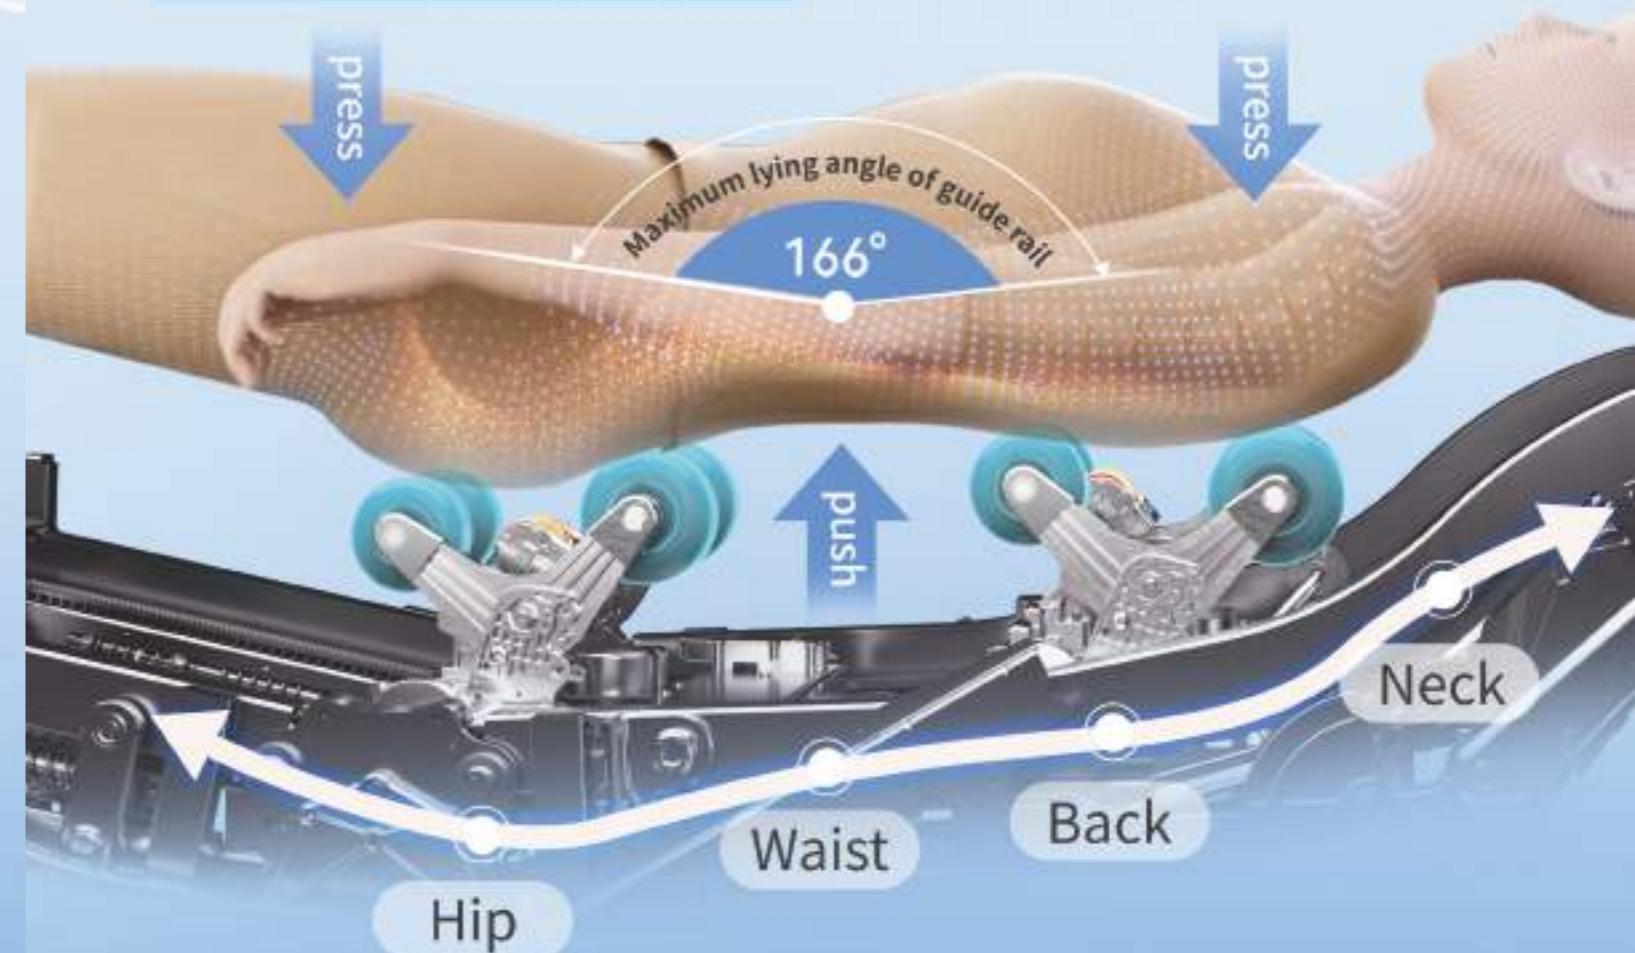

A391S-2 MASSAGE CHAIR

INTELLIGENT DUAL CORE CONTROL, THE PHYSICAL SENSATION IS CLOSER TO MANUAL MASSAGE

Focus On Massage In Different Zones, With Constant Buffering That Is Not Stiff

630MM

chip stroke.
5-20CM
open back kneading.
70MM front
and rear telescopic.

630MM

Lower
movement stroke.
2.5-21CM
massage
buttocks to relax.

BIOMIMETIC SILICONE ROBOTIC ARM

Using skin sensitive silicone, the touch is not stiff, and the experience of caring for muscles and bones is better

ADAPTIVE FLEXIBLE GUIDE RAIL, LYING FLAT FOR MASSAGE, THE SPINE IS MORE RELAXED

166 ° Wide Angle Spine Relaxation And Back Opening, Massage Range Covering The Whole Body

i-OPEN Flexible Rail

- Two track could adjust angle
- Comfortable lying angle
- The spine is completely relaxed

Traditional Rail

- Traditional integrated track angle fixing
- The human body cannot stretch and relax completely

DUAL INTELLIGENT AI DETECTION, MATCH TO BETTER UNDERSTAND YOUR MASSAGE PLAN

Half detection data sampling, shoulder positioning massage tuning.