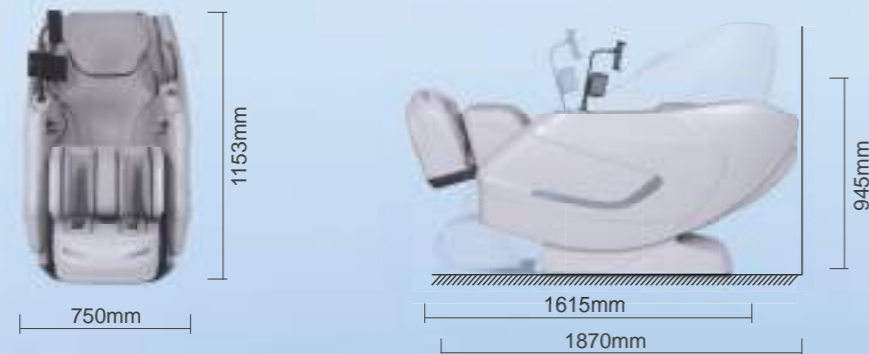

PRODUCT PARAMETERS

Product Name	Massage Chair
Product Model	A391S-2
Rated Voltage	110V-240V
Rated Power	120W
N.W	119KG
G.W	141KG
Safety Design	Class I
Rated Time	20min
Vertical Size	1615*750*1153mm
Lying Size	1870*750*945mm
Package Size	1600*770*865mm

A391S-2 MASSAGE CHAIR

INTELLIGENT DUAL CORE CONTROL, THE PHYSICAL SENSATION IS CLOSER TO MANUAL MASSAGE

Focus On Massage In Different Zones, With Constant Buffering That Is Not Stiff

630MM

chip stroke.
5-20CM
open back kneading.
70MM front
and rear telescopic.

630MM

Lower
movement stroke.
2.5-21CM
massage
buttocks to relax.

BIOMIMETIC SILICONE ROBOTIC ARM

Using skin sensitive silicone, the touch is not stiff, and the experience of caring for muscles and bones is better

ADAPTIVE FLEXIBLE GUIDE RAIL, LYING FLAT FOR MASSAGE, THE SPINE IS MORE RELAXED

166 ° Wide Angle Spine Relaxation And Back Opening, Massage Range Covering The Whole Body

i-OPEN Flexible Rail

- Two track could adjust angle
- Comfortable lying angle
- The spine is completely relaxed