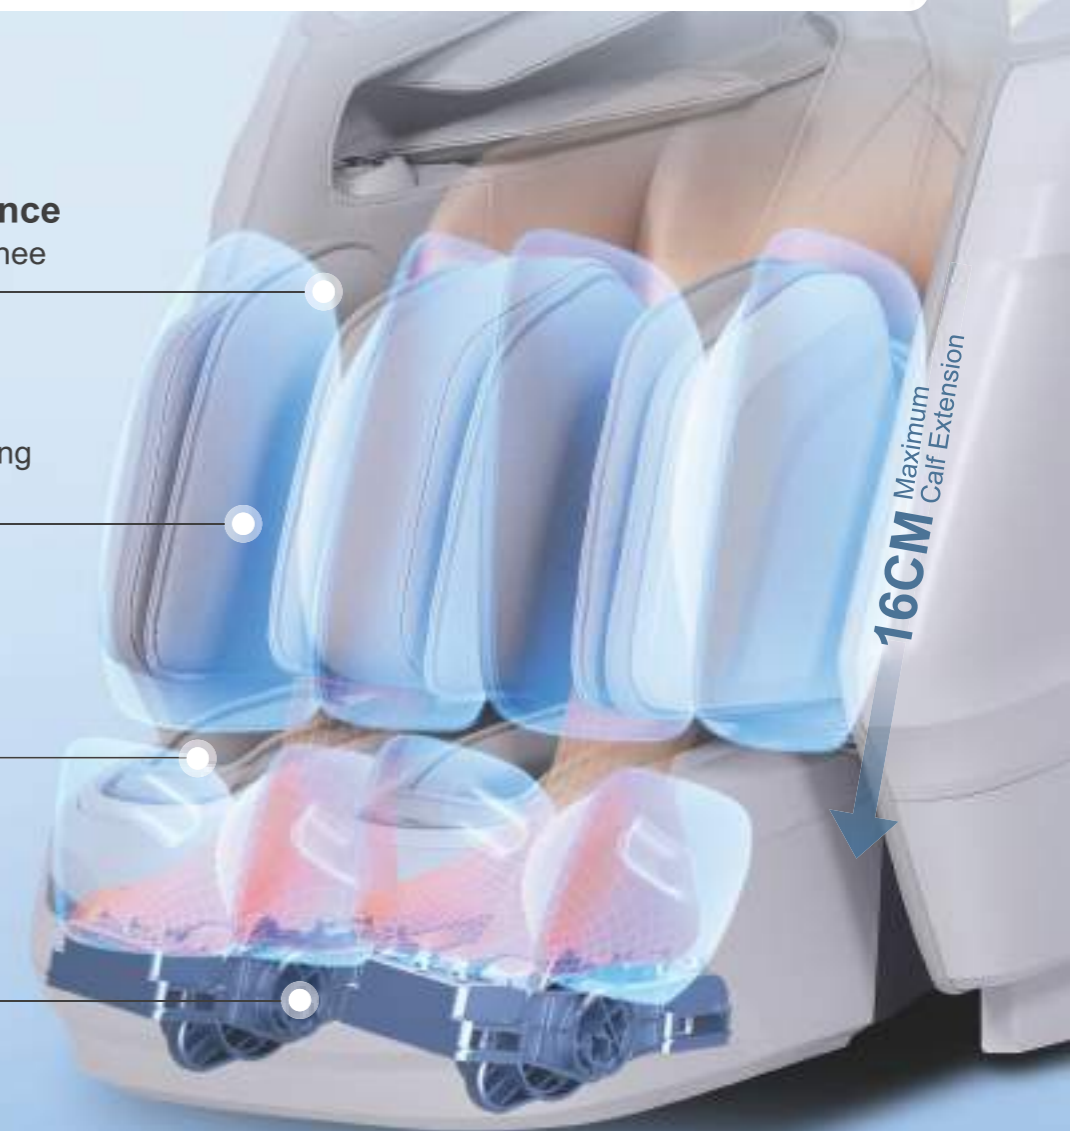

ADAPTIVE FLEXIBLE GUIDE RAIL, LYING FLAT FOR MASSAGE, THE SPINE IS MORE RELAXED

166 ° Wide Angle Spine Relaxation And Back Opening, Massage Range Covering The Whole Body

i-OPEN Flexible Rail

- Two track could adjust angle
- Comfortable lying angle
- The spine is completely relaxed

SHOULDER DOUBLE AIRBAG

Upgraded Shoulder Compression Experience

BACK HEATING
Improve Blood Microcirculation

ARM AIRBAGS

Improving the 'mouse hand'

CALF AIRBAG

Comfortable grip on the calf

FOOT AIRBAG

Deeply press down on both feet

Finger pressure on protruding points of the foot

Foot roller scrap

Foot airbag compression

Knee Joint Maintenance

Lengthen the calf to the knee

Calf Pinching

Quickly relieve acid swelling and swelling

Leg and Foot Airbag

Relaxing and activating calf muscles

Foot Roller Scrap

Stimulating acupoints on the soles of the feet

SMART VOICE MANAGER, VOICE COMMAND, IMMEDIATE RESPONSE

No need for WIFI connection, one sentence liberates hands