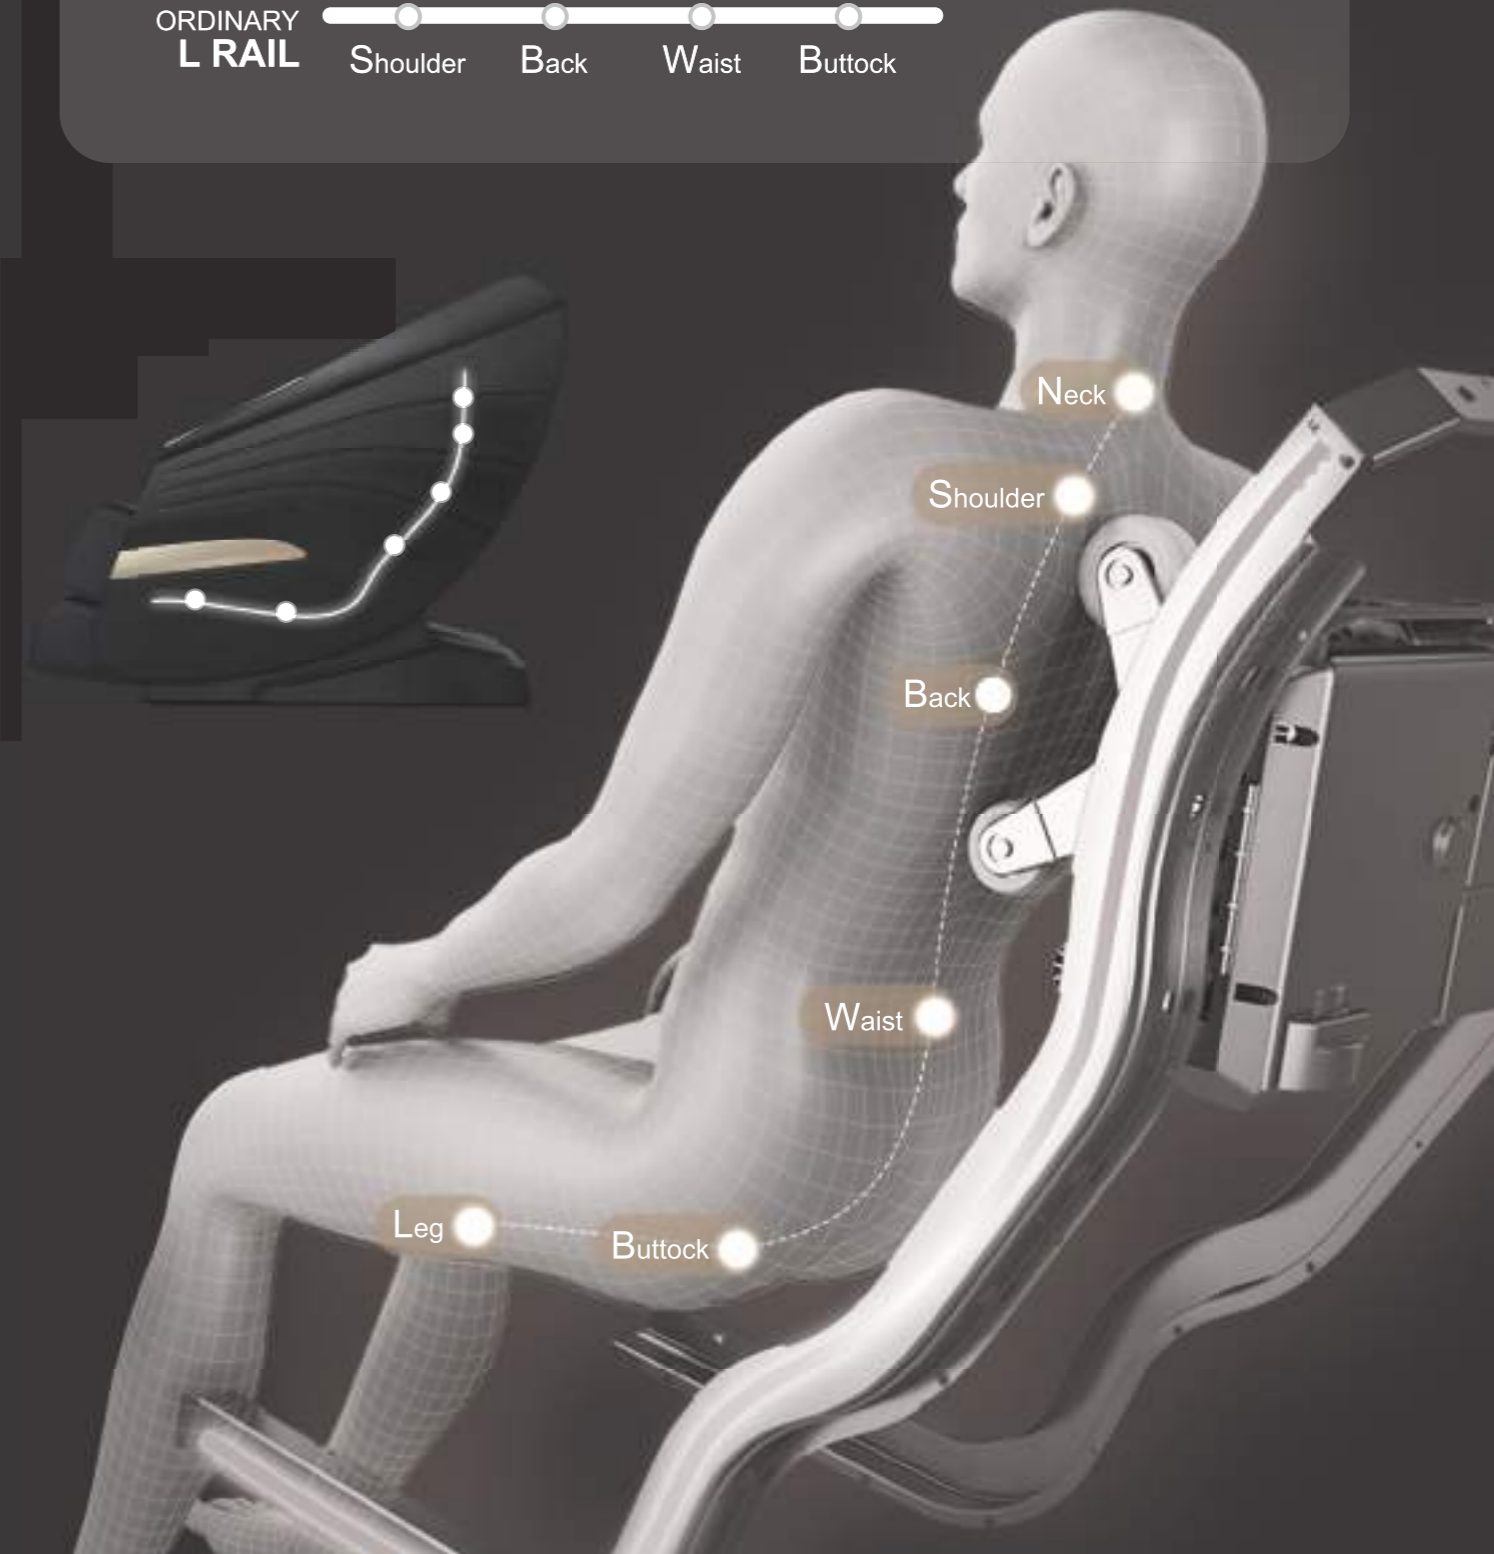

PRODUCT PARAMETERS

Product name	Massage Chair		
Product model	A235-5		
Rated voltage	110-240V~ 60Hz		
Rated power	120W		
QTY	20PCS/20FT	44PCS/40GP	66PCS/40HQ
Air pressure	0.025-0.03MPa		
Weight	Gross weight: 82.5KG Net weight: 70.7KG		
Noise	≤60dB		
Safety design	Class I		
Package size	155x77x86cm		

A235-5 MASSAGE CHAIR

2D SMART MASSAGE MECHANISM

Precision Massage Deep Into Fascia

Knead

Tap

Knead
& Tap

Knock

Shiatsu

**Bionic Silicone
Masage Ball**

Care for the elderly, children,
with best massage feeling

2.5-21CM

Shoulder width
adjustment range

SUPER LONG SL RAIL SMALL CHAIR WITH FULL MASSAGE

LENGTHEN
SL RAIL

ORDINARY
L RAIL

AUTO BODY SCAN

Detect your body shape customized massage

Height
detection range
150-200cm

MULTI-FUNCTION

REMOTE CONTROLLER

Arm airbag

AIRBAG MASSAGE

Pinpoint massage position,
make massage chair fit with body shapes