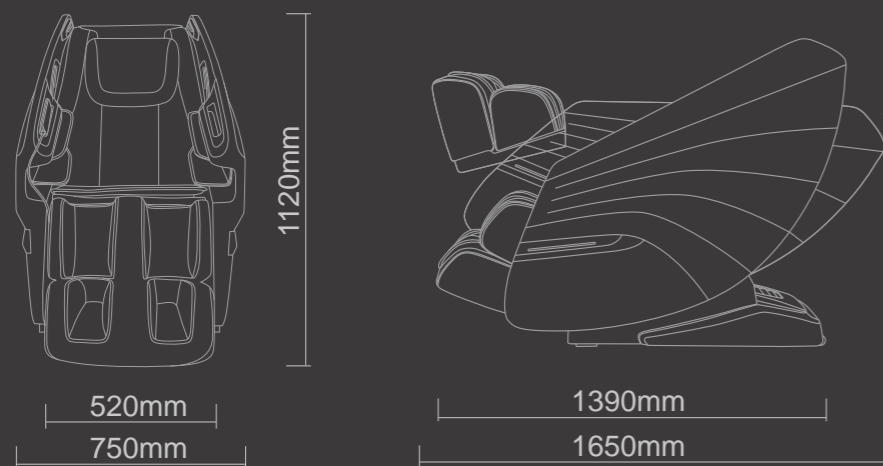

PRODUCT PARAMETERS

Product name	Massage Chair		
Product model	A235-5		
Rated voltage	110-240V~ 60Hz		
Rated power	120W		
QTY	20PCS/20FT	44PCS/40GP	66PCS/40HQ
Air pressure	0.025-0.03MPa		
Weight	Gross weight: 82.5KG Net weight: 70.7KG		
Noise	≤60dB		
Safety design	Class I		
Package size	155x77x86cm		

A235-5 MASSAGE CHAIR

2D SMART MASSAGE MECHANISM

Precision Massage Deep Into Fascia

Knead

Tap

Knead
& Tap

Knock

Shiatsu

**Bionic Silicone
Masage Ball**

Care for the elderly, children,
with best massage feeling

2.5-21CM

Shoulder width
adjustment range

SUPER LONG SL RAIL SMALL CHAIR WITH FULL MASSAGE

LENGTHEN
SL RAIL

ORDINARY
L RAIL

AUTO BODY SCAN

Detect your body shape customized massage

Height
detection range
150-200cm

MULTI-FUNCTION

REMOTE CONTROLLER

Arm airbag

AIRBAG MASSAGE

Pinpoint massage position,
make massage chair fit with body shapes