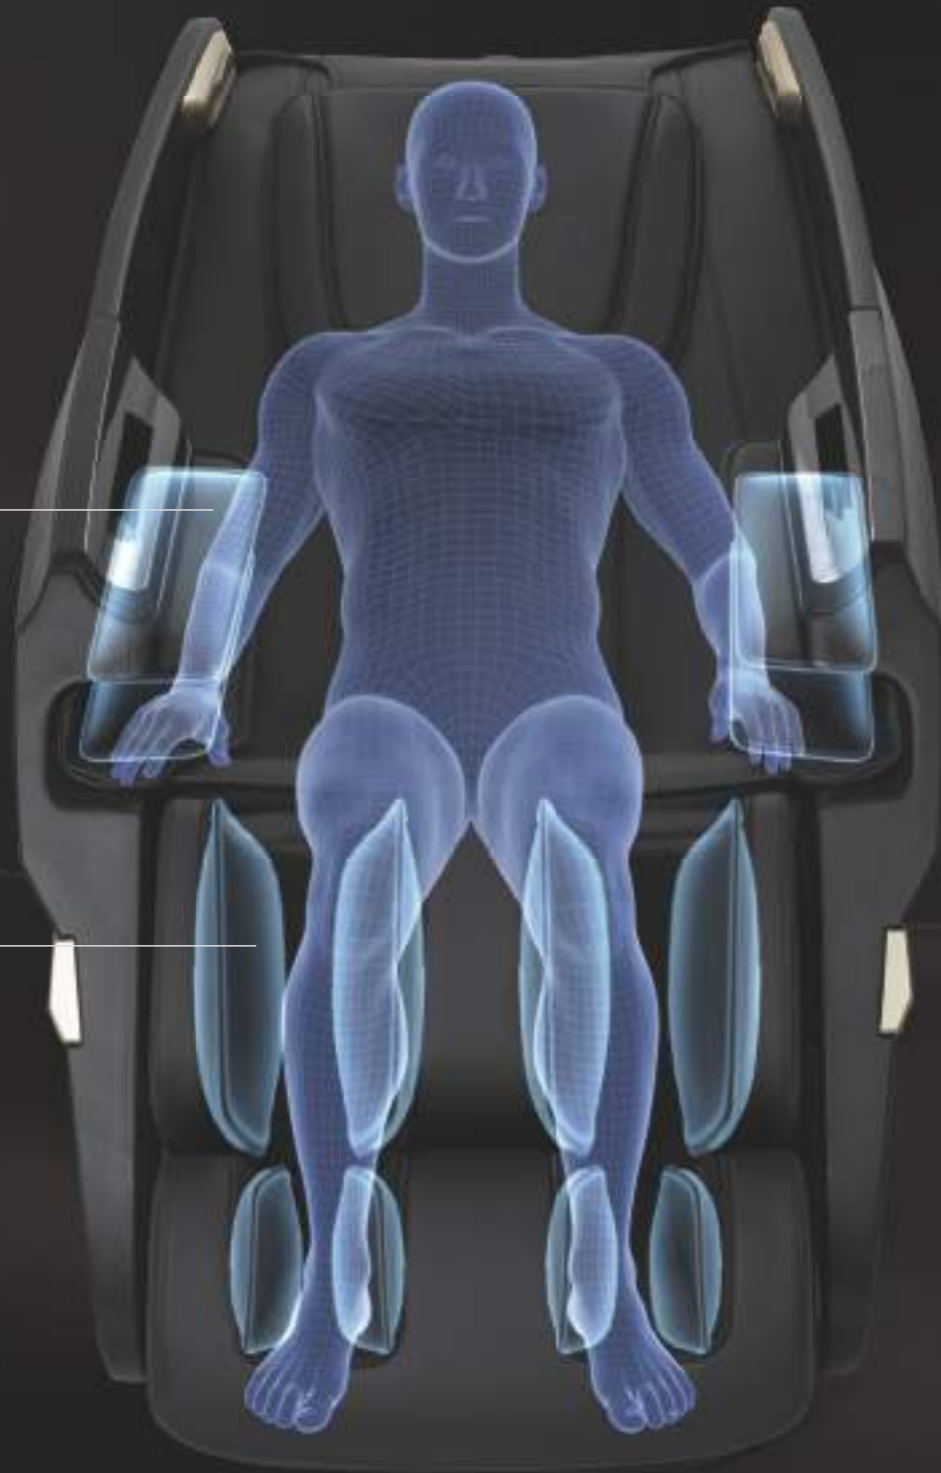

AIRBAG MASSAGE

Pinpoint massage position,
make massage chair fit with body shapes

Arm Airbag

8PCS

Leg Airbag

12PCS