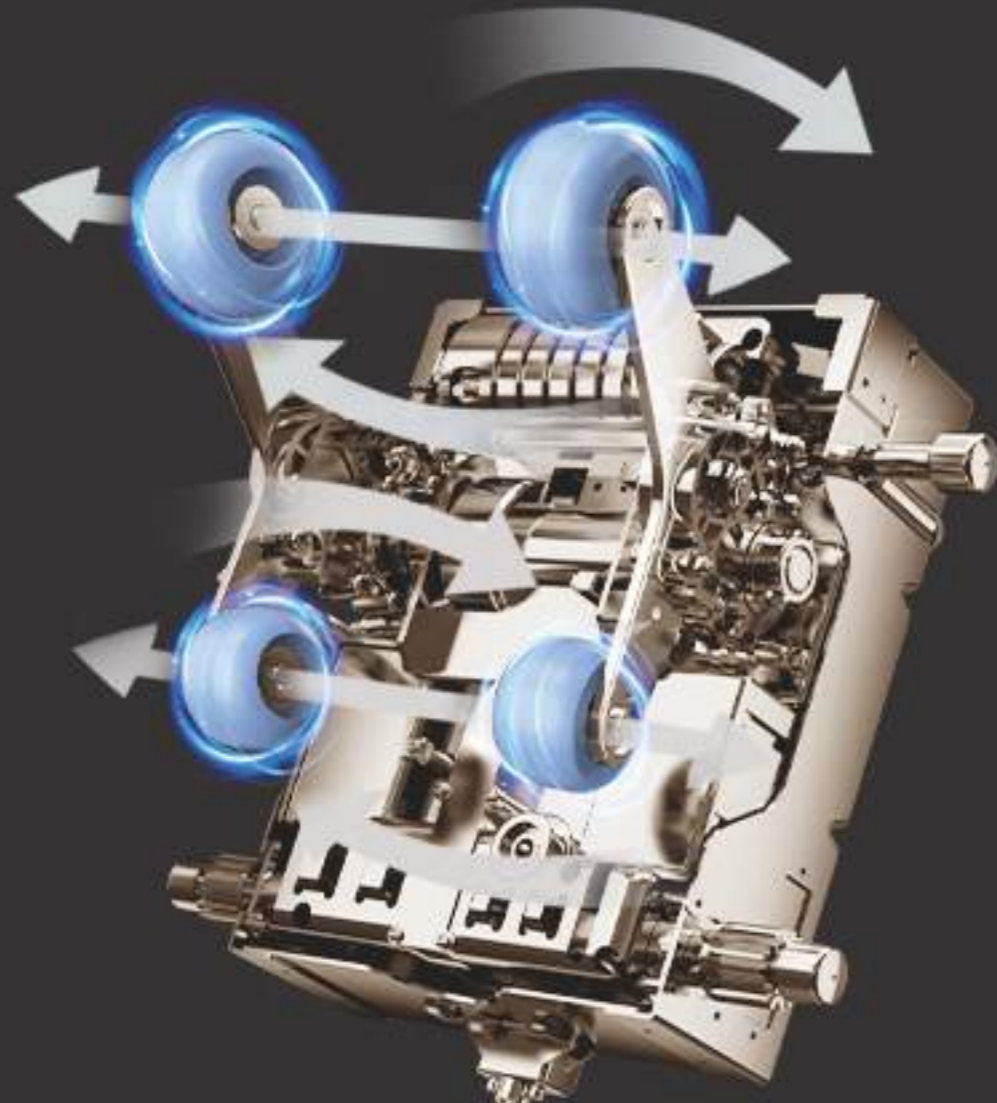

PRODUCT PARAMETERS

Product name	Massage Chair		
Product model	A235-5		
Rated voltage	110-240V~ 60Hz		
Rated power	120W		
QTY	20PCS/20FT	44PCS/40GP	66PCS/40HQ
Air pressure	0.025-0.03MPa		
Weight	Gross weight: 82.5KG Net weight: 70.7KG		
Noise	≤60dB		
Safety design	Class I		
Package size	155x77x86cm		

A235-5 MASSAGE CHAIR

2D SMART MASSAGE MECHANISM

Precision Massage Deep Into Fascia

Knead

Tap

Knead
& Tap

Knock

Shiatsu

**Bionic Silicone
Masage Ball**

Care for the elderly, children,
with best massage feeling

2.5-21CM

Shoulder width
adjustment range

SUPER LONG SL RAIL SMALL CHAIR WITH FULL MASSAGE

LENGTHEN
SL RAIL

ORDINARY
L RAIL

AUTO BODY SCAN

Detect your body shape customized massage

Height
detection range
150-200cm

MULTI-FUNCTION

REMOTE CONTROLLER

Arm airbag

AIRBAG MASSAGE

Pinpoint massage position,
make massage chair fit with body shapes