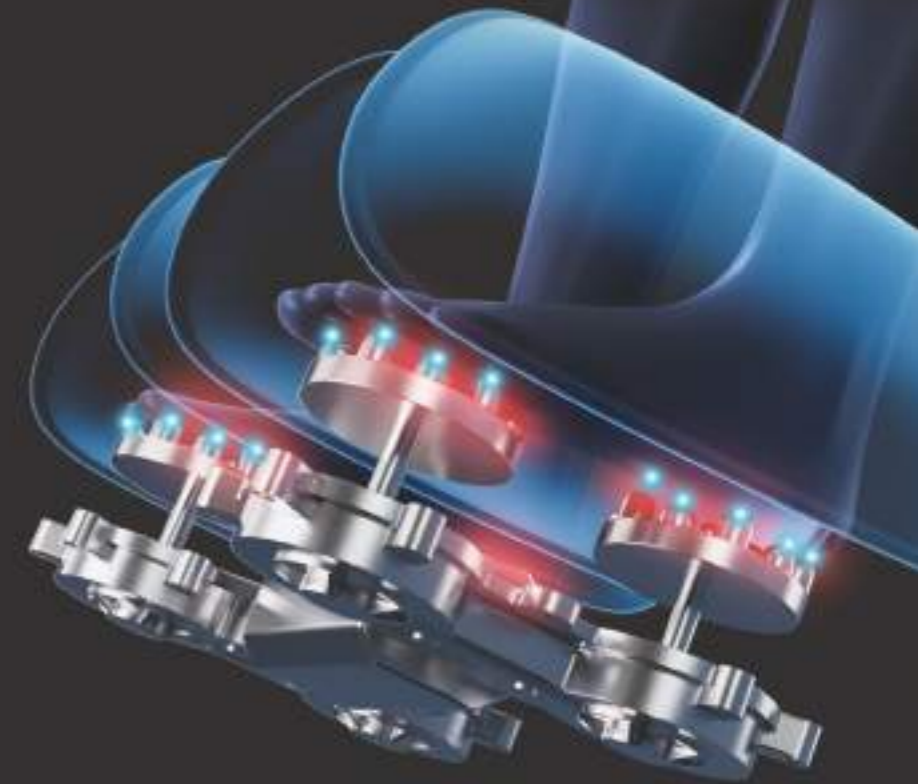

A235-5 MASSAGE CHAIR

2D SMART MASSAGE MECHANISM

Precision Massage Deep Into Fascia

Knead

Tap

Knead
& Tap

Knock

Shiatsu

**Bionic Silicone
Masage Ball**

Care for the elderly, children,
with best massage feeling

2.5-21CM

Shoulder width
adjustment range

SUPER LONG SL RAIL SMALL CHAIR WITH FULL MASSAGE

LENGTHEN
SL RAIL

ORDINARY
L RAIL

AUTO BODY SCAN

Detect your body shape customized massage

Height
detection range
150-200cm

MULTI-FUNCTION

REMOTE CONTROLLER

Arm airbag

AIRBAG MASSAGE

Pinpoint massage position,
make massage chair fit with body shapes

Arm Airbag

8PCS

Leg Airbag

12PCS

LEG AND FOOT COMBINATION CARE TO CARE FOR YOUR SECOND "HEART"

Calf pinch

Sole salient
point massage

**FLEXIBLE
TELESCOPIC FOOTREST**