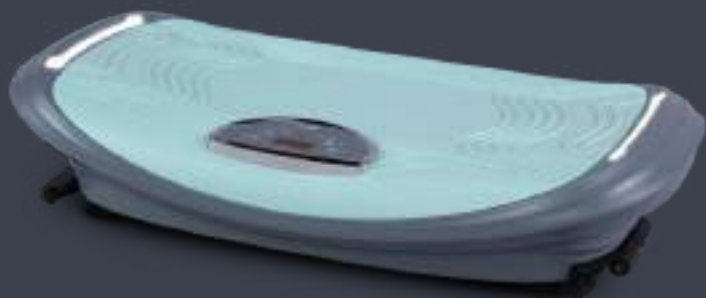

Name: body show magic machine
Model: Y21-1
Rated Power: 40w
Rated voltage: 100-240V / 50-60Hz

Rated Time: 5-30min
G.W: 22kg
N.W: 19kg
Noise: ≤55dB

- LED lights on both sides.
- The unique arc pedal design (patent) makes the effect of movement better.

Wireless controller watch

Magic rope

BODY SHOW

Magic Machine

A machine that enables movements while you are standing

SL-Y21-1

Proprietary arc pedals, safe and cosy sport

OF ARC VERTICAL CONDUCTION MOTION SYSTEM

THREE KINDS OF DIFFERENT WAYS OF MOVEMENT

(different auxiliary equipment can be selected during sports, such as magic pull rope, dumbbell)

SWING MODE

low exercise ,help to relax the leg muscles ,promote the leg blood circulation.

SHAKE MODE

medium exercise,alleviate the leg muscles and nerves, achieve fitness effect at the same time.

SHAKE+SWING

Shake + swing mode:high exercise,whole body exercise ,consume more energy , promote blood circulation.