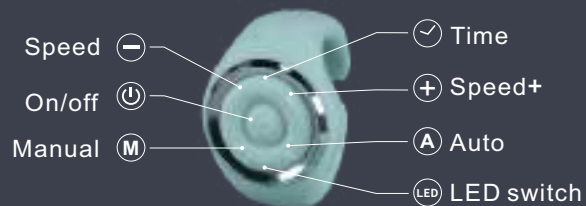

Name: body show magic machine
Model: Y21-1
Rated Power: 40w
Rated voltage: 100-240V / 50-60Hz

Rated Time: 5-30min
G.W: 22kg
N.W: 19kg
Noise: ≤55dB

- LED lights on both sides.
- The unique arc pedal design (patent) makes the effect of movement better.

Wireless controller watch

Magic rope

BODY SHOW

Magic Machine

A machine that enables movements while you are standing

SL-Y21-1

Proprietary arc pedals, safe and cosy sport

OF ARC VERTICAL CONDUCTION MOTION SYSTEM

THREE KINDS OF DIFFERENT WAYS OF MOVEMENT

(different auxiliary equipment can be selected during sports, such as magic pull rope, dumbbell)

SWING MODE

low exercise ,help to relax the leg muscles ,promote the leg blood circulation.

ARIOUS MOVEMENT MODES TO MEET ALL OF YOUR NEEDS

MACHINE BUTTONS

- POWER** on/off: start with the default auto mode
- MANUAL** When the current mode is not manual mode: switch to manual mode "H"; When the current mode is manual mode : the manual mode can be switched .
- SPEED -** the movement speed can be adjusted (1-15levels)
- SPEED +** the movement speed can be adjusted (1-15levels)
- AUTO** When the current mode is not auto mode: switch to auto mode "A"; When the current mode is auto mode : the auto mode can be switched .
- TIMER** 5-30 minutes for choose, press each once to add 5 minutes.